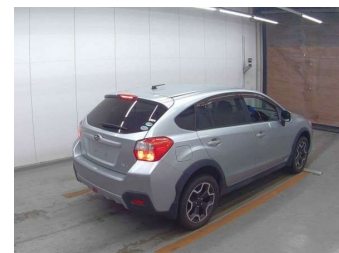

# 2013 Subaru Impreza XV 2.0i-L

**Purchase Price** **POA**

Includes GST  
Excludes on-road costs of \$595

Finance may be available on this vehicle. Ask one of our friendly staff for more information.

Gain peace of mind with Mechanical Breakdown Insurance. **Ask us how.**

- Top features**
- » ABS Brakes
  - » Air Conditioning
  - » Electric Windows
  - » Fog Lights
  - » Power Steering
  - » Spoiler
  - » Winker Mirror

Body Style  
**5 door, SUV / 4x4**

Odometer  
**74,524 km**