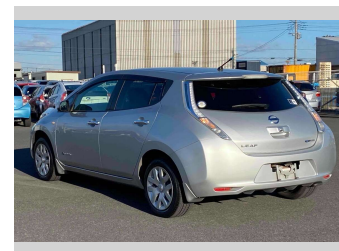

2014 Nissan Leaf S

Purchase Price

\$4,900

Includes GST
Excludes on-road costs of \$595

Finance may be available on this vehicle. Ask one of our friendly staff for more information.

Gain peace of mind with Mechanical Breakdown Insurance. **Ask us how.**

Top features

- » ABS Brakes
- » Air Conditioning
- » CD Player
- » Electric Windows
- » Heated Seats
- » Keyless Entry
- » Power Steering
- » Push Start
- » Spoiler

Body Style

5 door, Hatchback

Odometer

21,836 km

Ext Colour

Silver

History

-

Seats

5 seats

CO2 Emissions

-