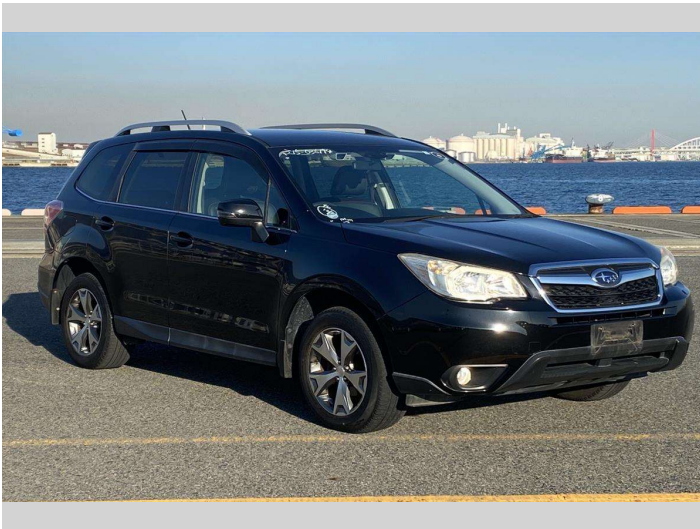

2014 Subaru Forester X-Break

Purchase Price **POA**

Includes GST
Excludes on-road costs of \$595

Finance may be available on this vehicle. Ask one of our friendly staff for more information.

Gain peace of mind with Mechanical Breakdown Insurance. **Ask us how.**

- Top features**
- » ABS Brakes
 - » Air Conditioning
 - » Electric Windows
 - » Fog Lights
 - » Power Steering
 - » Spoiler
 - » Winker Mirror

Body Style
5 door, SUV / 4x4

Odometer
94,616 km

Engine
2000 cc

Fuel Type
Petrol

Transmission
Automatic, 4WD

Wheels
-

VIN
-

Interior
Gray

Safety
-

Reg No.
-

Ext Colour
Black