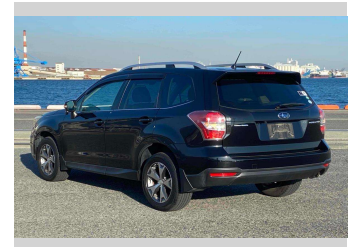

2014 Subaru Forester X-Break

Purchase Price **POA**

Includes GST
Excludes on-road costs of \$595

Finance may be available on this vehicle. Ask one of our friendly staff for more information.

Gain peace of mind with Mechanical Breakdown Insurance. **Ask us how.**

- Top features**
- » ABS Brakes
 - » Air Conditioning
 - » Electric Windows
 - » Fog Lights
 - » Power Steering
 - » Spoiler
 - » Winker Mirror

Body Style
5 door, SUV / 4x4

Odometer
94,616 km

Engine
2000 cc

Fuel Type
Petrol

Transmission
Automatic, 4WD

Wheels
-

VIN
-

Interior
Gray

Safety
-

Reg No.
-

Ext Colour
Black