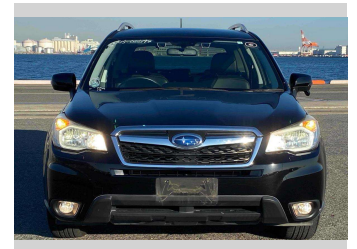

2014 Subaru Forester X-Break

Purchase Price **POA**

Includes GST
Excludes on-road costs of \$595

Finance may be available on this vehicle. Ask one of our friendly staff for more information.

Gain peace of mind with Mechanical Breakdown Insurance. **Ask us how.**

- Top features**
- » ABS Brakes
 - » Air Conditioning
 - » Electric Windows
 - » Fog Lights
 - » Power Steering
 - » Spoiler
 - » Winker Mirror

Body Style
5 door, SUV / 4x4

Odometer
94,616 km

Engine
2000 cc

Fuel Type
Petrol

Transmission
Automatic, 4WD

Wheels
-

VIN
-

Interior
Gray

Safety
-

Reg No.
-

Ext Colour
Black