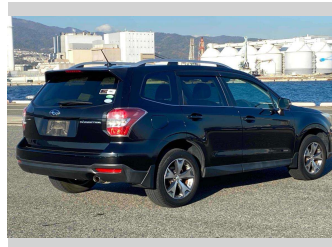

2014 Subaru Forester X-Break

Purchase Price **POA**

Includes GST
Excludes on-road costs of \$595

Finance may be available on this vehicle. Ask one of our friendly staff for more information.

Gain peace of mind with Mechanical Breakdown Insurance. **Ask us how.**

- Top features**
- » ABS Brakes
 - » Air Conditioning
 - » Electric Windows
 - » Fog Lights
 - » Power Steering
 - » Spoiler
 - » Winker Mirror

Body Style
5 door, SUV / 4x4

Odometer
94,616 km

Engine
2000 cc

Fuel Type
Petrol

Transmission
Automatic, 4WD

Wheels
-

VIN
-

Interior
Gray

Safety
-

Reg No.
-

Ext Colour
Black