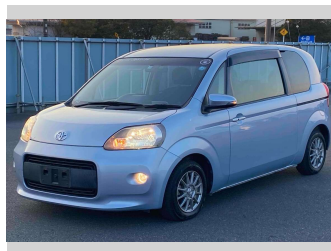

2013 Toyota Porte G

Purchase Price **\$7,900**
Includes GST
 Excludes on-road costs of \$595

Finance may be available on this vehicle. Ask one of our friendly staff for more information.

Gain peace of mind with Mechanical Breakdown Insurance. **Ask us how.**

- Top features**
- » ABS Brakes
 - » Air Conditioning
 - » Electric Windows
 - » Fog Lights
 - » Power Steering
 - » Winker Mirror

Body Style
4 door, Hatchback

Odometer
82,033 km

Engine
1500 cc

Fuel Type
Petrol