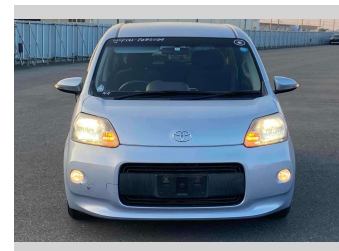

2013 Toyota Porte G

Purchase Price **\$7,900**
Includes GST
 Excludes on-road costs of \$595

Finance may be available on this vehicle. Ask one of our friendly staff for more information.

Gain peace of mind with Mechanical Breakdown Insurance. **Ask us how.**

- Top features**
- » ABS Brakes
 - » Air Conditioning
 - » Electric Windows
 - » Fog Lights
 - » Power Steering
 - » Winker Mirror

Body Style
4 door, Hatchback

Odometer
82,033 km

Engine
1500 cc

Fuel Type
Petrol