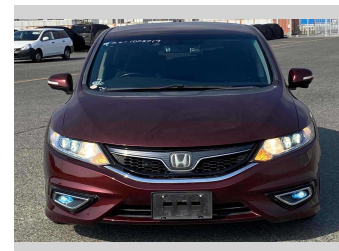

2015 Honda JADE Hybrid X

Purchase Price **\$15,900**
Includes GST
 Excludes on-road costs of \$595

Finance may be available on this vehicle. Ask one of our friendly staff for more information.

Gain peace of mind with Mechanical Breakdown Insurance. **Ask us how.**

- Top features**
- » ABS Brakes
 - » Air Conditioning
 - » Electric Windows
 - » Fog Lights
 - » Power Steering
 - » Spoiler
 - » Winker Mirror

Body Style
5 door, Station Wagon

Odometer
86,700 km

Engine
1500 cc, Hybrid

Fuel Type
Hybrid

Transmission
Automatic, 2WD

Wheels
 -

VIN
 -

Interior
Gray

Safety
 -

Reg No.
 -

Ext Colour
Dark Brown