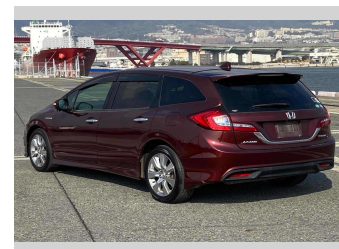

2015 Honda JADE Hybrid X

Purchase Price **\$15,900**
Includes GST
 Excludes on-road costs of \$595

Finance may be available on this vehicle. Ask one of our friendly staff for more information.

Gain peace of mind with Mechanical Breakdown Insurance. **Ask us how.**

- Top features**
- » ABS Brakes
 - » Air Conditioning
 - » Electric Windows
 - » Fog Lights
 - » Power Steering
 - » Spoiler
 - » Winker Mirror

Body Style
5 door, Station Wagon

Odometer
86,700 km

Engine
1500 cc, Hybrid

Fuel Type
Hybrid

Transmission
Automatic, 2WD

Wheels
 -

VIN
 -

Interior
Gray

Safety
 -

Reg No.
 -

Ext Colour
Dark Brown