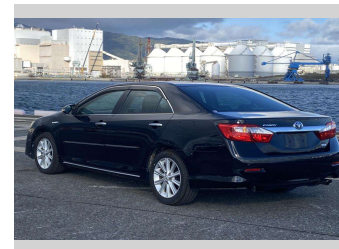

# 2013 Toyota Camry HYBRID LEATHER PKG

**Purchase Price** **POA**

Includes GST  
Excludes on-road costs of \$595

Finance may be available on this vehicle. Ask one of our friendly staff for more information.