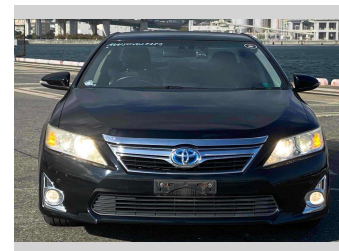

# 2013 Toyota Camry HYBRID LEATHER PKG

**Purchase Price** **POA**

Includes GST  
Excludes on-road costs of \$595

Finance may be available on this vehicle. Ask one of our friendly staff for more information.