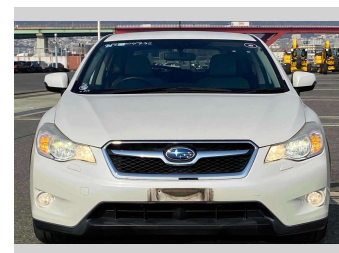

2013 Subaru XV Hybrid 2.0i-L

Purchase Price

\$12,900

Includes GST
Excludes on-road costs of \$595

Finance may be available on this vehicle. Ask one of our friendly staff for more information.

Gain peace of mind with Mechanical Breakdown Insurance. **Ask us how.**

- Top features**
- » ABS Brakes
 - » Air Conditioning
 - » Electric Windows
 - » Fog Lights
 - » Power Steering
 - » Spoiler
 - » Winker Mirror

Body Style
5 door, SUV / 4x4

Odometer
82,219 km

Engine
2000 cc, Hybrid

Fuel Type
Hybrid

Transmission
Automatic, 4WD

Wheels
-

VIN
-

Interior
Gray

Safety
-

Reg No.
-

Ext Colour
Pearl White