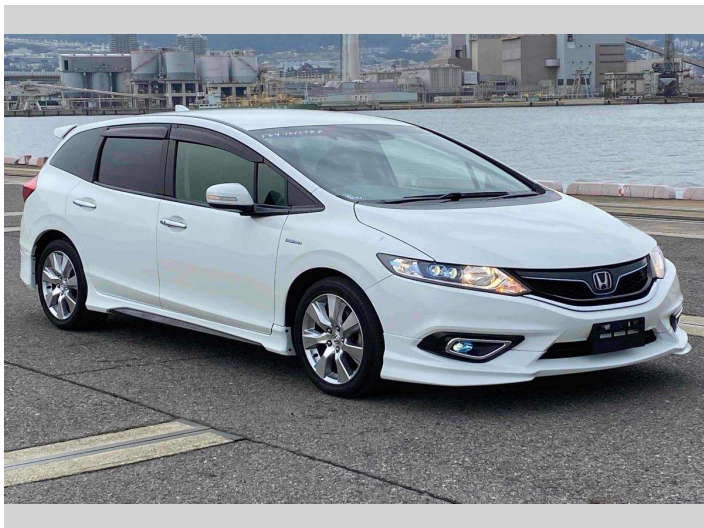

2016 Honda JADE Hybrid X

Purchase Price **POA**

Includes GST
Excludes on-road costs of \$595

Finance may be available on this vehicle. Ask one of our friendly staff for more information.

Gain peace of mind with Mechanical Breakdown Insurance. **Ask us how.**

- Top features**
- » ABS Brakes
 - » Air Conditioning
 - » Electric Windows
 - » Fog Lights
 - » Power Steering
 - » Spoiler
 - » Winker Mirror

Body Style
5 door, Station Wagon

Odometer
84,284 km

Engine
1500 cc, Hybrid

Fuel Type
Hybrid

Transmission
Automatic, 2WD

Wheels
-

VIN
-

Interior
Gray

Safety
-

Reg No.
-

Ext Colour
Pearl White