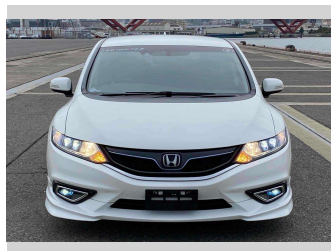

2016 Honda JADE Hybrid X

Purchase Price **POA**

Includes GST
Excludes on-road costs of \$595

Finance may be available on this vehicle. Ask one of our friendly staff for more information.

Gain peace of mind with Mechanical Breakdown Insurance. **Ask us how.**

- Top features**
- » ABS Brakes
 - » Air Conditioning
 - » Electric Windows
 - » Fog Lights
 - » Power Steering
 - » Spoiler
 - » Winker Mirror

Body Style
5 door, Station Wagon

Odometer
84,284 km

Engine
1500 cc, Hybrid

Fuel Type
Hybrid

Transmission
Automatic, 2WD

Wheels
-

VIN
-

Interior
Gray

Safety
-

Reg No.
-

Ext Colour
Pearl White