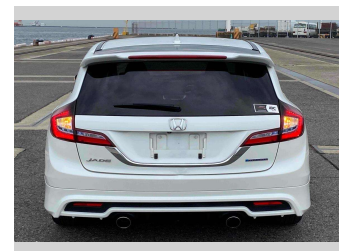

2016 Honda JADE Hybrid X

Purchase Price **POA**

Includes GST
Excludes on-road costs of $595

Finance may be available on this vehicle. Ask one of our friendly staff for more information.

Gain peace of mind with Mechanical Breakdown Insurance. **Ask us how.**

1. **Top features**
2. » ABS Brakes
   - » Air Conditioning
   - » Electric Windows
   - » Fog Lights
   - » Power Steering
   - » Spoiler
   - » Winker Mirror

Body Style
5 door, Station Wagon

Odometer
84,284 km

Engine
1500 cc, Hybrid

Fuel Type
Hybrid

Transmission
Automatic, 2WD

Wheels
-

VIN
-

Interior
Gray

Safety
-

Reg No.
-

Ext Colour
Pearl White

History
-

Seats
5 seats

CO2 Emissions
-

Energy Economy
-

Stock ID: 14153

Jan Japan - East Tamaki | Phone 09 972 1204 | Email sales@janjapan.co.nz
10 Progressive Way, East Tāmaki, Auckland 2016, New Zealand
www.janjapan.co.nz

4.32 | 283 reviews