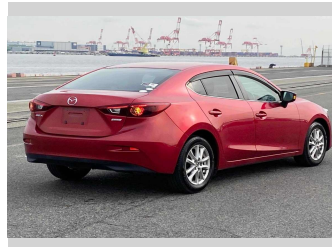

2014 Mazda Axela 15S

Purchase Price

\$12,500

Includes GST
Excludes on-road costs of \$595

Finance may be available on this vehicle. Ask one of our friendly staff for more information.

Gain peace of mind with Mechanical Breakdown Insurance. **Ask us how.**

Body Style

4 door, Sedan

Odometer

96,629 km

Engine

1500 cc

Fuel Type

Petrol