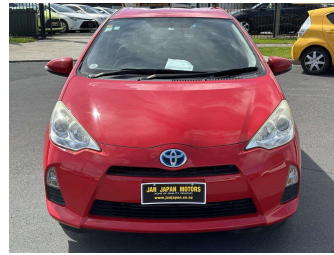

2013 Toyota Aqua G

Purchase Price

\$8,900

Includes GST
Excludes on-road costs of \$595

Finance may be available on this vehicle. Ask one of our friendly staff for more information.

Gain peace of mind with Mechanical Breakdown Insurance. **Ask us how.**

- Top features**
- » ABS Brakes
 - » Air Conditioning
 - » Electric Windows
 - » Fog Lights
 - » Power Steering
 - » Spoiler
 - » Winker Mirror

Body Style
5 door, Hatchback

Odometer
96,936 km

Engine
1500 cc, Hybrid

-

Ext Colour
Red

History

-

Seats
5 seats

CO2 Emissions
★★★★☆
92 grams/km

Energy Economy
★★★★☆☆

Annual fuel cost of \$1,530
3.9L per 100km