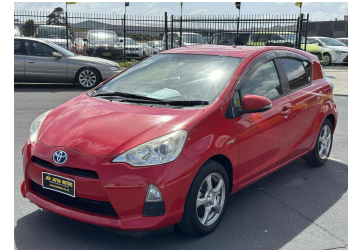

2013 Toyota Aqua G

Purchase Price

\$8,900

Includes GST
Excludes on-road costs of \$595

Finance may be available on this vehicle. Ask one of our friendly staff for more information.

Gain peace of mind with Mechanical Breakdown Insurance. **Ask us how.**

- Top features**
- » ABS Brakes
 - » Air Conditioning
 - » Electric Windows
 - » Fog Lights
 - » Power Steering
 - » Spoiler
 - » Winker Mirror

Body Style
5 door, Hatchback

Odometer
96,936 km

Engine
1500 cc, Hybrid

-

Ext Colour
Red

History

-

Seats
5 seats

CO2 Emissions
★★★★☆
92 grams/km

Energy Economy
★★★★☆☆

Annual fuel cost of \$1,530
3.9L per 100km