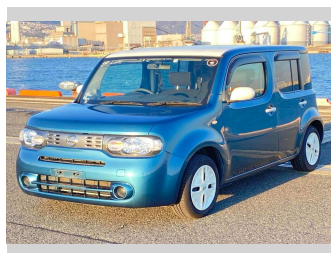

2016 Nissan Cube 15X

Purchase Price **\$8,900**

Includes GST
Excludes on-road costs of \$595

Finance may be available on this vehicle. Ask one of our friendly staff for more information.

Gain peace of mind with Mechanical Breakdown Insurance. **Ask us how.**

Body Style
5 door, Hatchback

Odometer
81,104 km

Engine
1500 cc

Fuel Type
Petrol

Transmission
Automatic, 2WD

Wheels
-

VIN
-

Interior
Gray