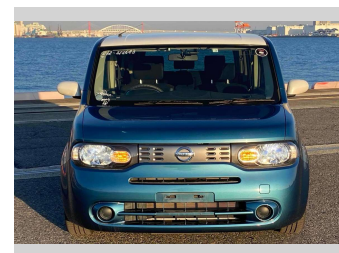

2016 Nissan Cube 15X

Purchase Price **\$8,900**

Includes GST
Excludes on-road costs of \$595

Finance may be available on this vehicle. Ask one of our friendly staff for more information.

Gain peace of mind with Mechanical Breakdown Insurance. **Ask us how.**

Body Style
5 door, Hatchback

Odometer
81,104 km

Engine
1500 cc

Fuel Type
Petrol

Transmission
Automatic, 2WD

Wheels
-

VIN
-

Interior
Gray