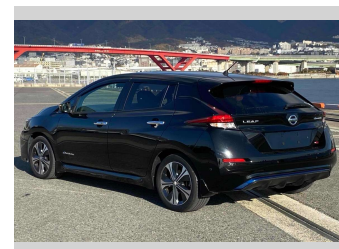

2018 Nissan Leaf G

Purchase Price **\$13,900**

Includes GST
Excludes on-road costs of \$595

Finance may be available on this vehicle. Ask one of our friendly staff for more information.

Gain peace of mind with Mechanical Breakdown Insurance. **Ask us how.**

- Top features**
- » ABS Brakes
 - » Air Conditioning
 - » Electric Windows
 - » Fog Lights
 - » Power Steering
 - » Spoiler
 - » Winker Mirror

Body Style
5 door, Hatchback

Odometer
85,685 km

Engine
Electric

Fuel Type
Electricity

Transmission
Automatic, 2WD

Wheels
-

VIN
-

Interior
Gray

Safety
-

Reg No.
-

Ext Colour
Black