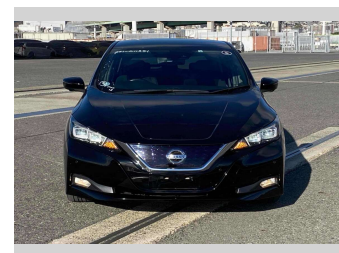

2018 Nissan Leaf G

Purchase Price **\$13,900**

Includes GST
Excludes on-road costs of \$595

Finance may be available on this vehicle. Ask one of our friendly staff for more information.

Gain peace of mind with Mechanical Breakdown Insurance. **Ask us how.**

- Top features**
- » ABS Brakes
 - » Air Conditioning
 - » Electric Windows
 - » Fog Lights
 - » Power Steering
 - » Spoiler
 - » Winker Mirror

Body Style
5 door, Hatchback

Odometer
85,685 km

Engine
Electric

Fuel Type
Electricity

Transmission
Automatic, 2WD

Wheels
-

VIN
-

Interior
Gray

Safety
-

Reg No.
-

Ext Colour
Black