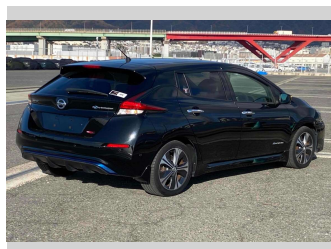

2018 Nissan Leaf G

Purchase Price **\$13,900**

Includes GST
Excludes on-road costs of \$595

Finance may be available on this vehicle. Ask one of our friendly staff for more information.

Gain peace of mind with Mechanical Breakdown Insurance. **Ask us how.**

- Top features**
- » ABS Brakes
 - » Air Conditioning
 - » Electric Windows
 - » Fog Lights
 - » Power Steering
 - » Spoiler
 - » Winker Mirror

Body Style
5 door, Hatchback

Odometer
85,685 km

Engine
Electric

Fuel Type
Electricity

Transmission
Automatic, 2WD

Wheels
-

VIN
-

Interior
Gray

Safety
-

Reg No.
-

Ext Colour
Black