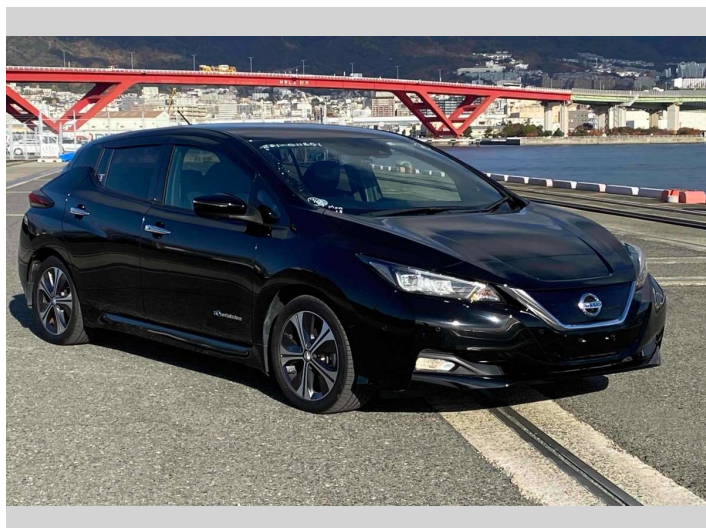

2018 Nissan Leaf G

Purchase Price **\$13,900**

Includes GST
Excludes on-road costs of \$595

Finance may be available on this vehicle. Ask one of our friendly staff for more information.

Gain peace of mind with Mechanical Breakdown Insurance. **Ask us how.**

- Top features**
- » ABS Brakes
 - » Air Conditioning
 - » Electric Windows
 - » Fog Lights
 - » Power Steering
 - » Spoiler
 - » Winker Mirror

Body Style
5 door, Hatchback

Odometer
85,685 km

Engine
Electric

Fuel Type
Electricity

Transmission
Automatic, 2WD

Wheels
-

VIN
-

Interior
Gray

Safety
-

Reg No.
-

Ext Colour
Black