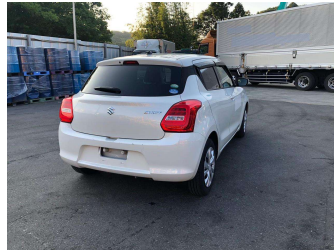

2019 Suzuki Swift

Purchase Price

\$14,000

Includes GST
Excludes on-road costs of \$595

Finance may be available on this vehicle. Ask one of our friendly staff for more information.

Gain peace of mind with Mechanical Breakdown Insurance. **Ask us how.**

Top features

- » ABS Brakes
- » Air Conditioning
- » Electric Windows
- » Power Steering
- » Spoiler

Body Style

5 door, Hatchback

Odometer

78,920 km

Engine

1200 cc

Fuel Type

Petrol

Transmission

Automatic, 2WD

Wheels

-

VIN

7AT0GK0CX24134988