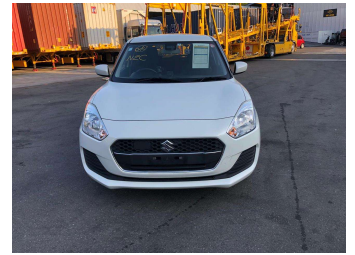

2019 Suzuki Swift

Purchase Price

\$14,000

Includes GST
Excludes on-road costs of \$595

Finance may be available on this vehicle. Ask one of our friendly staff for more information.

Gain peace of mind with Mechanical Breakdown Insurance. **Ask us how.**

Top features

- » ABS Brakes
- » Air Conditioning
- » Electric Windows
- » Power Steering
- » Spoiler

Body Style

5 door, Hatchback

Odometer

78,920 km

Engine

1200 cc

Fuel Type

Petrol

Transmission

Automatic, 2WD

Wheels

-

VIN

7AT0GK0CX24134988