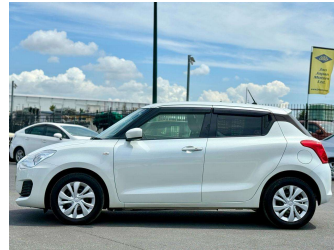

2019 Suzuki Swift

Purchase Price

\$13,600

Includes GST
Excludes on-road costs of \$595

Finance may be available on this vehicle. Ask one of our friendly staff for more information.

Gain peace of mind with Mechanical Breakdown Insurance. **Ask us how.**

Body Style
5 door, Hatchback

Odometer
78,920 km

Engine
1200 cc

Fuel Type
Petrol

Transmission
Automatic, 2WD

Wheels
-

VIN
7AT0GK0CX24134988

Interior
Gray