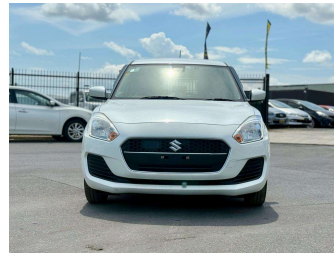

2019 Suzuki Swift

Purchase Price

\$13,600

Includes GST
Excludes on-road costs of \$595

Finance may be available on this vehicle. Ask one of our friendly staff for more information.

Gain peace of mind with Mechanical Breakdown Insurance. **Ask us how.**

Body Style
5 door, Hatchback

Odometer
78,920 km

Engine
1200 cc

Fuel Type
Petrol

Transmission
Automatic, 2WD

Wheels
-

VIN
7AT0GK0CX24134988

Interior
Gray

Safety

Based on 2023 VSRR rating

Reg No.

-

Ext Colour
Pearl White

History

-

Seats
5 seats