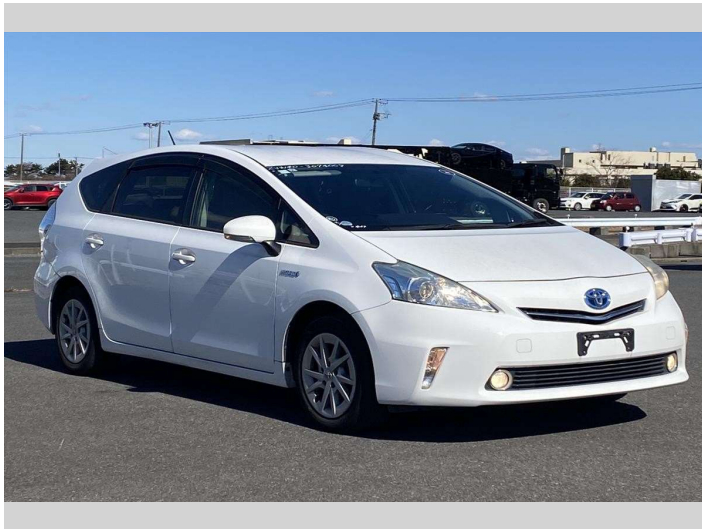

2013 Toyota Prius Alpha S

Purchase Price **\$13,180**

Includes GST
Excludes on-road costs of \$595

Finance may be available on this vehicle. Ask one of our friendly staff for more information.

Gain peace of mind with Mechanical Breakdown Insurance. **Ask us how.**

Body Style
5 door, Station Wagon

Odometer
65,544 km

Engine
1800 cc, Hybrid

Fuel Type
Hybrid

Transmission
Automatic, 2WD

Wheels
-

VIN
-

Interior
Gray