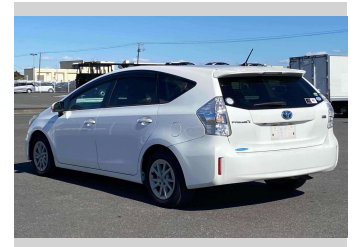

2013 Toyota Prius Alpha S

Purchase Price **\$13,180**

Includes GST
Excludes on-road costs of \$595

Finance may be available on this vehicle. Ask one of our friendly staff for more information.

Gain peace of mind with Mechanical Breakdown Insurance. **Ask us how.**

Body Style
5 door, Station Wagon

Odometer
65,544 km

Engine
1800 cc, Hybrid

Fuel Type
Hybrid

Transmission
Automatic, 2WD

Wheels
-

VIN
-

Interior
Gray