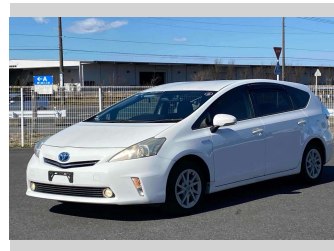

2013 Toyota Prius Alpha S

Purchase Price **\$13,180**

Includes GST
Excludes on-road costs of \$595

Finance may be available on this vehicle. Ask one of our friendly staff for more information.

Gain peace of mind with Mechanical Breakdown Insurance. **Ask us how.**

Body Style
5 door, Station Wagon

Odometer
65,544 km

Engine
1800 cc, Hybrid

Fuel Type
Hybrid

Transmission
Automatic, 2WD

Wheels
-

VIN
-

Interior
Gray