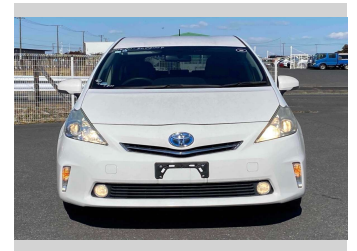

2013 Toyota Prius Alpha S

Purchase Price **\$13,180**

Includes GST
Excludes on-road costs of \$595

Finance may be available on this vehicle. Ask one of our friendly staff for more information.

Gain peace of mind with Mechanical Breakdown Insurance. **Ask us how.**

Body Style
5 door, Station Wagon

Odometer
65,544 km

Engine
1800 cc, Hybrid

Fuel Type
Hybrid

Transmission
Automatic, 2WD

Wheels
-

VIN
-

Interior
Gray