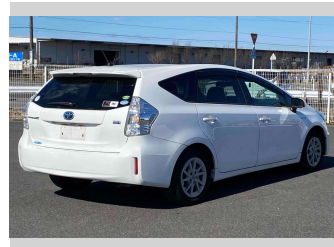

2013 Toyota Prius Alpha S

Purchase Price **\$13,180**

Includes GST
Excludes on-road costs of \$595

Finance may be available on this vehicle. Ask one of our friendly staff for more information.

Gain peace of mind with Mechanical Breakdown Insurance. **Ask us how.**

Body Style
5 door, Station Wagon

Odometer
65,544 km

Engine
1800 cc, Hybrid

Fuel Type
Hybrid

Transmission
Automatic, 2WD

Wheels
-

VIN
-

Interior
Gray