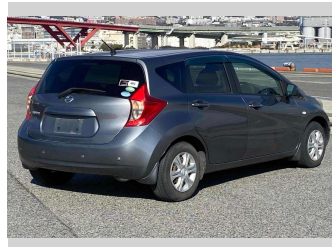

# 2014 Nissan Note X Emergency Brake Package

**Purchase Price** **\$7,900**

Includes GST  
Excludes on-road costs of \$595

Finance may be available on this vehicle. Ask one of our friendly staff for more information.

Odometer  
**90,628 km**

Engine  
**1200 cc**

Fuel Type  
**Petrol**

Transmission  
**Automatic, 2WD**

Wheels  
-

VIN  
-

Interior  
**Gray**

Safety  
-