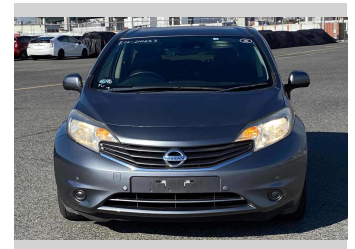

# 2014 Nissan Note X Emergency Brake Package

**Purchase Price** **\$7,900**

Includes GST  
Excludes on-road costs of \$595

Finance may be available on this vehicle. Ask one of our friendly staff for more information.

Odometer  
**90,628 km**

Engine  
**1200 cc**

Fuel Type  
**Petrol**

Transmission  
**Automatic, 2WD**

Wheels  
-

VIN  
-

Interior  
**Gray**

Safety  
-