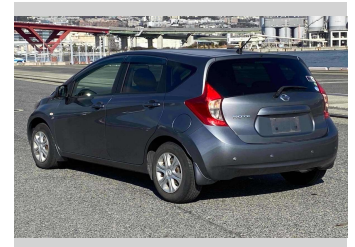

# 2014 Nissan Note X Emergency Brake Package

**Purchase Price** **\$7,900**

Includes GST  
Excludes on-road costs of \$595

Finance may be available on this vehicle. Ask one of our friendly staff for more information.

Odometer  
**90,628 km**

Engine  
**1200 cc**

Fuel Type  
**Petrol**

Transmission  
**Automatic, 2WD**

Wheels  
-

VIN  
-

Interior  
**Gray**

Safety  
-