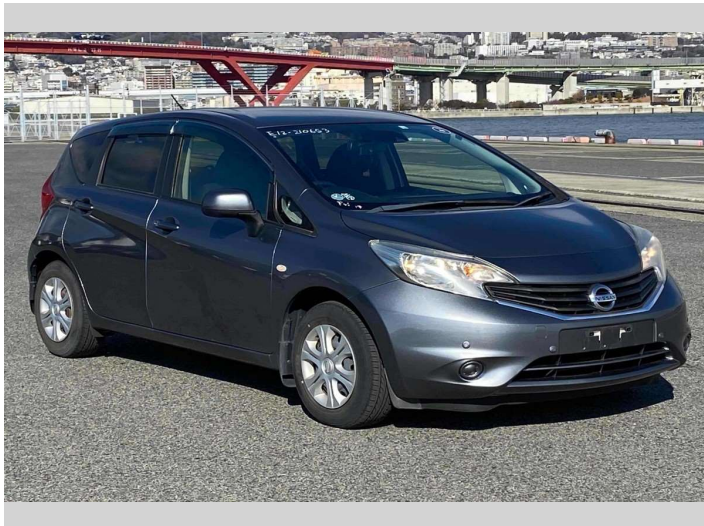

# 2014 Nissan Note X Emergency Brake Package

**Purchase Price** **\$7,900**

Includes GST  
Excludes on-road costs of \$595

Finance may be available on this vehicle. Ask one of our friendly staff for more information.

Odometer  
**90,628 km**

Engine  
**1200 cc**

Fuel Type  
**Petrol**

Transmission  
**Automatic, 2WD**

Wheels  
-

VIN  
-

Interior  
**Gray**

Safety  
-

Reg No.  
-

Ext Colour  
**Gray**

History  
-

Seats  
**5 seats**

CO2 Emissions  
-

Energy Economy  
-

VIN  
-

**Stock ID: 14659**