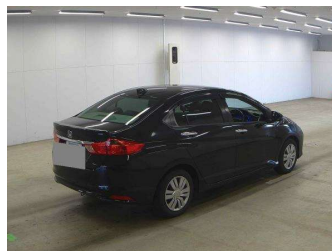

# 2016 Honda Grace LX

**Purchase Price** **POA**

Includes GST  
Excludes on-road costs of \$595

Finance may be available on this vehicle. Ask one of our friendly staff for more information.

Gain peace of mind with Mechanical Breakdown Insurance. **Ask us how.**

- Top features**
- » ABS Brakes
  - » Air Conditioning
  - » Electric Windows
  - » Power Steering

Body Style  
**4 door, Sedan**

Odometer  
**67,813 km**

Engine  
**1500 cc**

Fuel Type  
**Petrol**

Transmission  
**Automatic, 2WD**

Wheels  
-

VIN  
-

Interior  
**Gray**

Safety  
-

Reg No.  
-

Ext Colour  
**Black**

History  
-

Seats  
**5 seats**