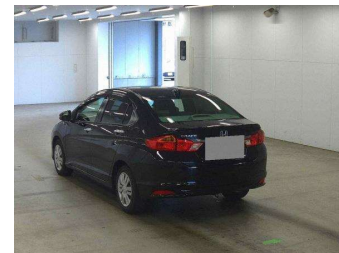

# 2016 Honda Grace LX

**Purchase Price** **POA**

Includes GST  
Excludes on-road costs of \$595

Finance may be available on this vehicle. Ask one of our friendly staff for more information.

Gain peace of mind with Mechanical Breakdown Insurance. **Ask us how.**

- Top features**
- » ABS Brakes
  - » Air Conditioning
  - » Electric Windows
  - » Power Steering

Body Style  
**4 door, Sedan**

Odometer  
**67,813 km**

Engine  
**1500 cc**

Fuel Type  
**Petrol**

Transmission  
**Automatic, 2WD**

Wheels  
-

VIN  
-

Interior  
**Gray**

Safety  
-

Reg No.  
-

Ext Colour  
**Black**

History  
-

Seats  
**5 seats**