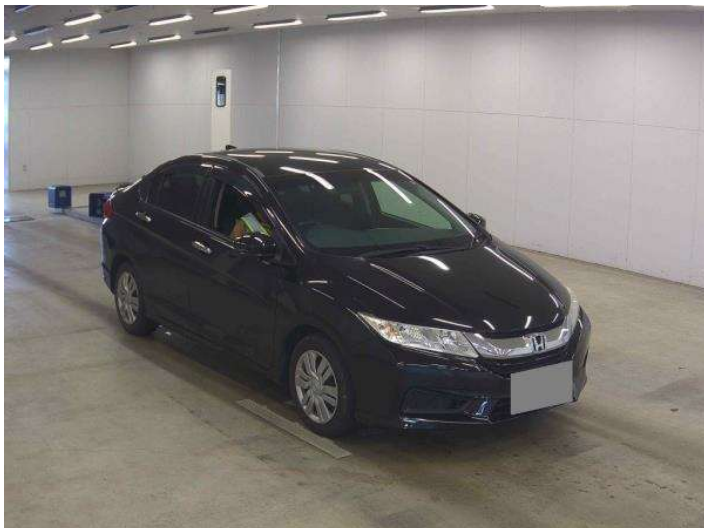

# 2016 Honda Grace LX

**Purchase Price** **POA**

Includes GST  
Excludes on-road costs of \$595

Finance may be available on this vehicle. Ask one of our friendly staff for more information.

Gain peace of mind with Mechanical Breakdown Insurance. **Ask us how.**

- Top features**
- » ABS Brakes
  - » Air Conditioning
  - » Electric Windows
  - » Power Steering

Body Style  
**4 door, Sedan**

Odometer  
**67,813 km**

Engine  
**1500 cc**

Fuel Type  
**Petrol**

Transmission  
**Automatic, 2WD**

Wheels  
-

VIN  
-

Interior  
**Gray**

Safety  
-

Reg No.  
-

Ext Colour  
**Black**

History  
-

Seats  
**5 seats**