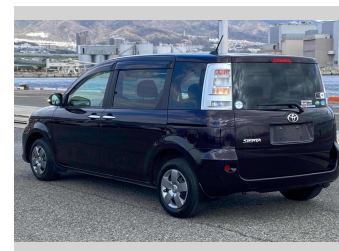

2014 Toyota Sienta DICE

Purchase Price

\$8,900

Includes GST
Excludes on-road costs of \$595

Finance may be available on this vehicle. Ask one of our friendly staff for more information.

Gain peace of mind with Mechanical Breakdown Insurance. **Ask us how.**

Top features

- » ABS Brakes
- » Air Conditioning
- » Electric Windows
- » Fog Lights
- » Power Steering
- » Winker Mirror

Body Style

5 door, Van

Odometer

100,927 km

Engine

1500 cc

Fuel Type

Petrol

Transmission

Automatic, 2WD

Wheels

-

VIN

-