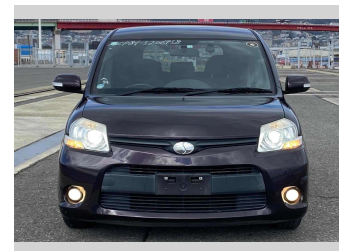

2014 Toyota Sienta DICE

Purchase Price

\$8,900

Includes GST
Excludes on-road costs of \$595

Finance may be available on this vehicle. Ask one of our friendly staff for more information.

Gain peace of mind with Mechanical Breakdown Insurance. **Ask us how.**

Top features

- » ABS Brakes
- » Air Conditioning
- » Electric Windows
- » Fog Lights
- » Power Steering
- » Winker Mirror

Body Style

5 door, Van

Odometer

100,927 km

Engine

1500 cc

Fuel Type

Petrol

Transmission

Automatic, 2WD

Wheels

-

VIN

-