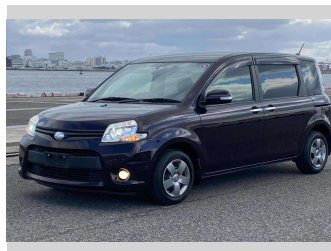

2014 Toyota Sienta DICE

Purchase Price

\$8,900

Includes GST
Excludes on-road costs of \$595

Finance may be available on this vehicle. Ask one of our friendly staff for more information.

Gain peace of mind with Mechanical Breakdown Insurance. **Ask us how.**

Top features

- » ABS Brakes
- » Air Conditioning
- » Electric Windows
- » Fog Lights
- » Power Steering
- » Winker Mirror

Body Style

5 door, Van

Odometer

100,927 km

Engine

1500 cc

Fuel Type

Petrol

Transmission

Automatic, 2WD

Wheels

-

VIN

-