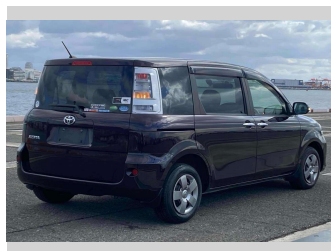

2014 Toyota Sienta DICE

Purchase Price

\$8,900

Includes GST
Excludes on-road costs of \$595

Finance may be available on this vehicle. Ask one of our friendly staff for more information.

Gain peace of mind with Mechanical Breakdown Insurance. **Ask us how.**

Top features

- » ABS Brakes
- » Air Conditioning
- » Electric Windows
- » Fog Lights
- » Power Steering
- » Winker Mirror

Body Style

5 door, Van

Odometer

100,927 km

Engine

1500 cc