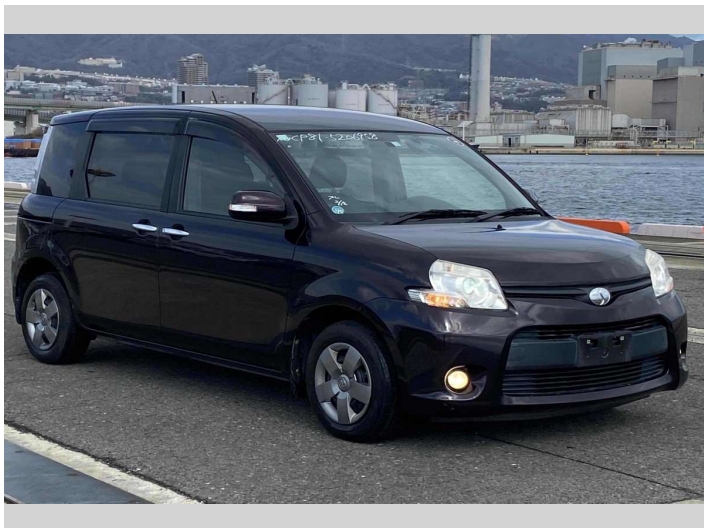

2014 Toyota Sienta DICE

Purchase Price

\$8,900

Includes GST
Excludes on-road costs of \$595

Finance may be available on this vehicle. Ask one of our friendly staff for more information.

Gain peace of mind with Mechanical Breakdown Insurance. **Ask us how.**

Top features

- » ABS Brakes
- » Air Conditioning
- » Electric Windows
- » Fog Lights
- » Power Steering
- » Winker Mirror

Body Style

5 door, Van

Odometer

100,927 km

Engine

1500 cc

Fuel Type

Petrol

Transmission

Automatic, 2WD

Wheels

-

VIN

-