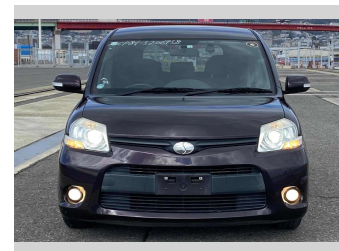

2014 Toyota Sienta DICE

Purchase Price **\$8,900**
Includes GST
Excludes on-road costs of \$595

Finance may be available on this vehicle. Ask one of our friendly staff for more information.

Gain peace of mind with Mechanical Breakdown Insurance. **Ask us how.**

- Top features**
- » ABS Brakes
 - » Air Conditioning
 - » Electric Windows
 - » Fog Lights
 - » Power Steering
 - » Winker Mirror

Body Style
5 door, Van

Odometer
100,927 km

Engine
1500 cc

Fuel Type
Petrol

Transmission
Automatic, 2WD

Wheels
-

VIN
-

Interior
Gray

Safety
-

Reg No.
-

Ext Colour
Purple

History
-