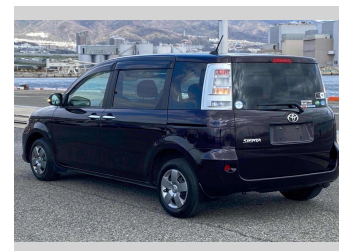

2014 Toyota Sienta DICE

Purchase Price **\$8,900**
Includes GST
Excludes on-road costs of \$595

Finance may be available on this vehicle. Ask one of our friendly staff for more information.

Gain peace of mind with Mechanical Breakdown Insurance. **Ask us how.**

- Top features**
- » ABS Brakes
 - » Air Conditioning
 - » Electric Windows
 - » Fog Lights
 - » Power Steering
 - » Winker Mirror

Body Style
5 door, Van

Odometer
100,927 km

Engine
1500 cc

Fuel Type
Petrol

Transmission
Automatic, 2WD

Wheels
-

VIN
-

Interior
Gray

Safety
-

Reg No.
-

Ext Colour
Purple

History
-