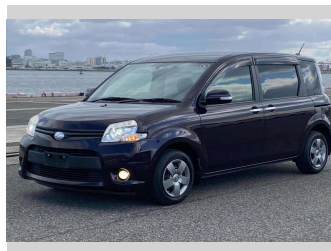

2014 Toyota Sienta DICE

Purchase Price **\$8,900**
Includes GST
Excludes on-road costs of \$595

Finance may be available on this vehicle. Ask one of our friendly staff for more information.

Gain peace of mind with Mechanical Breakdown Insurance. **Ask us how.**

- Top features**
- » ABS Brakes
 - » Air Conditioning
 - » Electric Windows
 - » Fog Lights
 - » Power Steering
 - » Winker Mirror

Body Style
5 door, Van

Odometer
100,927 km

Engine
1500 cc

Fuel Type
Petrol

Transmission
Automatic, 2WD

Wheels
-

VIN
-

Interior
Gray

Safety
-

Reg No.
-

Ext Colour
Purple

History
-