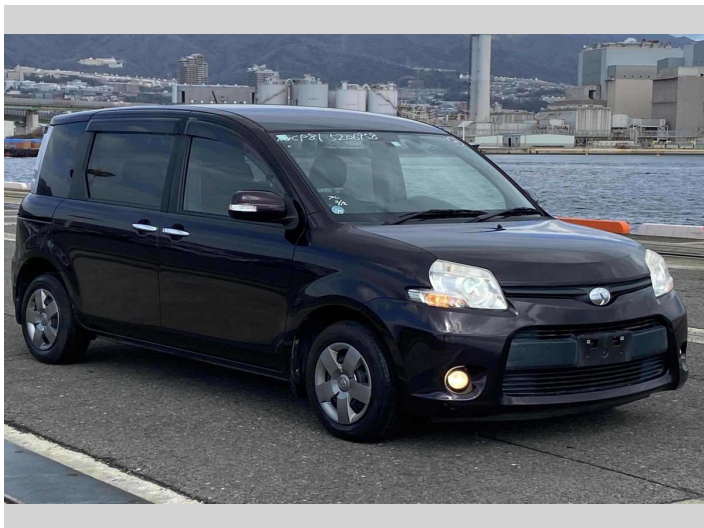

2014 Toyota Sienta DICE

Purchase Price **\$8,900**
Includes GST
Excludes on-road costs of \$595

Finance may be available on this vehicle. Ask one of our friendly staff for more information.

Gain peace of mind with Mechanical Breakdown Insurance. **Ask us how.**

- Top features**
- » ABS Brakes
 - » Air Conditioning
 - » Electric Windows
 - » Fog Lights
 - » Power Steering
 - » Winker Mirror

Body Style
5 door, Van

Odometer
100,927 km

Engine
1500 cc

Fuel Type
Petrol

Transmission
Automatic, 2WD

Wheels
-

VIN
-

Interior
Gray

Safety
-

Reg No.
-

Ext Colour
Purple

History
-