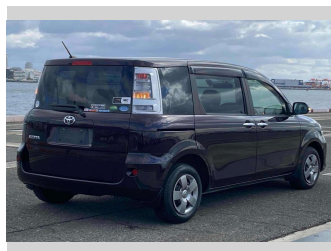

2014 Toyota Sienta DICE

Purchase Price **\$8,900**
Includes GST
Excludes on-road costs of \$595

Finance may be available on this vehicle. Ask one of our friendly staff for more information.

Gain peace of mind with Mechanical Breakdown Insurance. **Ask us how.**

- Top features**
- » ABS Brakes
 - » Air Conditioning
 - » Electric Windows
 - » Fog Lights
 - » Power Steering
 - » Winker Mirror

Body Style
5 door, Van

Odometer
100,927 km

Engine
1500 cc

Fuel Type
Petrol

Transmission
Automatic, 2WD

Wheels
-

VIN
-

Interior
Gray

Safety
-

Reg No.
-

Ext Colour
Purple

History
-