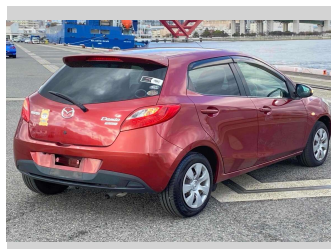

2014 Mazda Demio 13-SKYACTIV

Purchase Price **POA**

Includes GST
Excludes on-road costs of \$595

Finance may be available on this vehicle. Ask one of our friendly staff for more information.

Gain peace of mind with Mechanical Breakdown Insurance. **Ask us how.**

- Top features**
- » ABS Brakes
 - » Air Conditioning
 - » Electric Windows
 - » Power Steering
 - » Spoiler

Body Style
5 door, Hatchback

Odometer
91,432 km

Engine
1300 cc

Fuel Type
Petrol

Transmission
Automatic, 2WD

Wheels
-

VIN
-

Interior
Gray

Safety
-

Reg No.

-

Ext Colour

Red