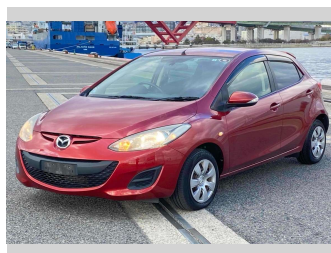

2014 Mazda Demio 13-SKYACTIV

Purchase Price **POA**

Includes GST
Excludes on-road costs of \$595

Finance may be available on this vehicle. Ask one of our friendly staff for more information.

Gain peace of mind with Mechanical Breakdown Insurance. **Ask us how.**

- Top features**
- » ABS Brakes
 - » Air Conditioning
 - » Electric Windows
 - » Power Steering
 - » Spoiler

Body Style
5 door, Hatchback

Odometer
91,432 km

Engine
1300 cc

Fuel Type
Petrol

Transmission
Automatic, 2WD

Wheels
-

VIN
-

Interior
Gray

Safety
-

Reg No.

-

Ext Colour

Red