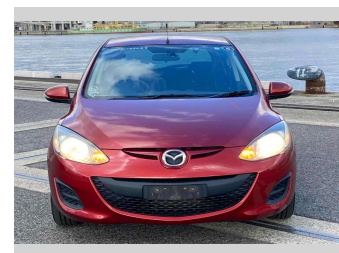

2014 Mazda Demio 13-SKYACTIV

Purchase Price **POA**

Includes GST
Excludes on-road costs of \$595

Finance may be available on this vehicle. Ask one of our friendly staff for more information.

Gain peace of mind with Mechanical Breakdown Insurance. **Ask us how.**

- Top features**
- » ABS Brakes
 - » Air Conditioning
 - » Electric Windows
 - » Power Steering
 - » Spoiler

Body Style
5 door, Hatchback

Odometer
91,432 km

Engine
1300 cc

Fuel Type
Petrol

Transmission
Automatic, 2WD

Wheels
-

VIN
-

Interior
Gray

Safety
-

Reg No.

-

Ext Colour

Red