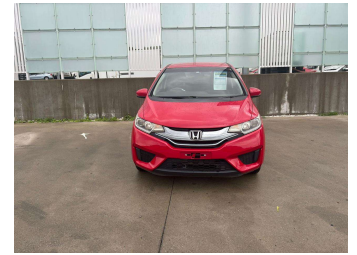

2014 Honda Fit Hybrid L Package

Purchase Price **\$10,000**

Includes GST
Excludes on-road costs of \$595

Finance may be available on this vehicle. Ask one of our friendly staff for more information.

Gain peace of mind with Mechanical Breakdown Insurance. **Ask us how.**

- Top features**
- » ABS Brakes
 - » Air Conditioning
 - » Electric Windows
 - » Power Steering
 - » Spoiler
 - » Winker Mirror

Body Style
5 door, Hatchback

Odometer
95,336 km

Engine
1500 cc, Hybrid

Fuel Type
Hybrid

Ext Colour

Red

History

-

Seats

5 seats

CO2 Emissions

★★★★☆