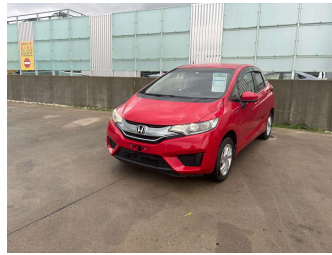

2014 Honda Fit Hybrid L Package

Purchase Price **\$10,000**

Includes GST
Excludes on-road costs of \$595

Finance may be available on this vehicle. Ask one of our friendly staff for more information.

Gain peace of mind with Mechanical Breakdown Insurance. **Ask us how.**

- Top features**
- » ABS Brakes
 - » Air Conditioning
 - » Electric Windows
 - » Power Steering
 - » Spoiler
 - » Winker Mirror

Body Style
5 door, Hatchback

Odometer
95,336 km

Engine
1500 cc, Hybrid

Fuel Type
Hybrid

Ext Colour

Red

History

-

Seats

5 seats

CO2 Emissions

★★★★☆