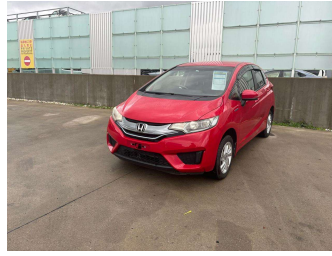

2014 Honda Fit Hybrid L Package

Purchase Price **\$10,000**

Includes GST
Excludes on-road costs of \$595

Finance may be available on this vehicle. Ask one of our friendly staff for more information.

Gain peace of mind with Mechanical Breakdown Insurance. **Ask us how.**

- Top features**
- » ABS Brakes
 - » Air Conditioning
 - » Electric Windows
 - » Power Steering
 - » Spoiler
 - » Winker Mirror

Body Style
5 door, Hatchback

Odometer
95,336 km

Engine
1500 cc, Hybrid

Fuel Type
Hybrid