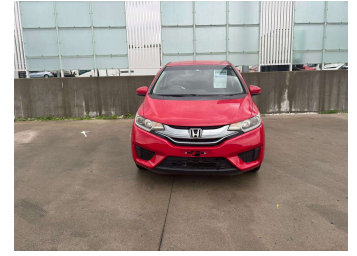

2014 Honda Fit Hybrid L Package

Purchase Price **\$10,000**

Includes GST
Excludes on-road costs of \$595

Finance may be available on this vehicle. Ask one of our friendly staff for more information.

Gain peace of mind with Mechanical Breakdown Insurance. **Ask us how.**

- Top features**
- » ABS Brakes
 - » Air Conditioning
 - » Electric Windows
 - » Power Steering
 - » Spoiler
 - » Winker Mirror

Body Style
5 door, Hatchback

Odometer
95,336 km

Engine
1500 cc, Hybrid

Fuel Type
Hybrid

Ext Colour

Red

History

-

Seats

5 seats

CO2 Emissions

★★★★☆