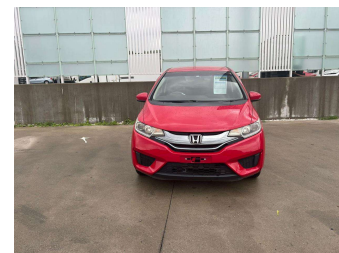

2014 Honda Fit Hybrid L Package

Purchase Price **\$9,900**

Includes GST
Excludes on-road costs of \$595

Finance may be available on this vehicle. Ask one of our friendly staff for more information.

Gain peace of mind with Mechanical Breakdown Insurance. **Ask us how.**

- Top features**
- » ABS Brakes
 - » Air Conditioning
 - » Electric Windows
 - » Power Steering
 - » Spoiler
 - » Winker Mirror

Body Style
5 door, Hatchback

Odometer
95,336 km

Engine
1500 cc, Hybrid

Fuel Type
Hybrid

Ext Colour

Red

History

-

Seats

5 seats

CO2 Emissions

★★★★☆