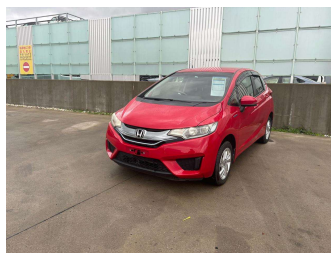

2014 Honda Fit Hybrid L Package

Purchase Price **\$9,900**

Includes GST
Excludes on-road costs of \$595

Finance may be available on this vehicle. Ask one of our friendly staff for more information.

Gain peace of mind with Mechanical Breakdown Insurance. **Ask us how.**

- Top features**
- » ABS Brakes
 - » Air Conditioning
 - » Electric Windows
 - » Power Steering
 - » Spoiler
 - » Winker Mirror

Body Style
5 door, Hatchback

Odometer
95,336 km

Engine
1500 cc, Hybrid

Fuel Type
Hybrid

Ext Colour

Red

History

-

Seats

5 seats

CO2 Emissions

★★★★☆