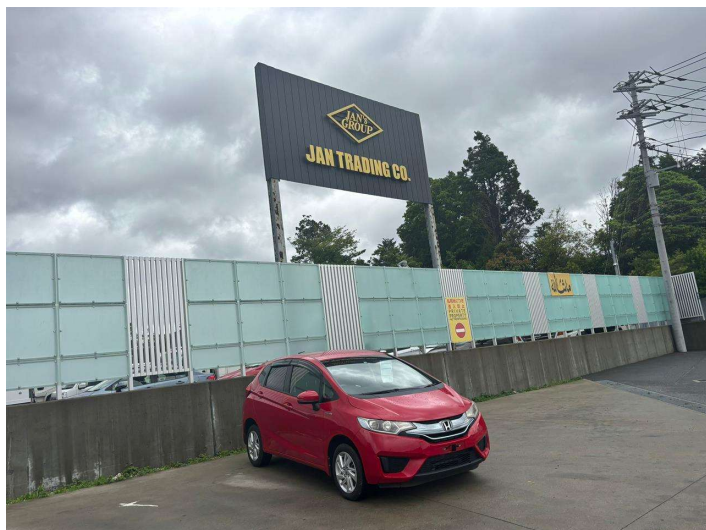

2014 Honda Fit Hybrid L Package

Purchase Price **\$9,900**

Includes GST
Excludes on-road costs of \$595

Finance may be available on this vehicle. Ask one of our friendly staff for more information.

Gain peace of mind with Mechanical Breakdown Insurance. **Ask us how.**

- Top features**
- » ABS Brakes
 - » Air Conditioning
 - » Electric Windows
 - » Power Steering
 - » Spoiler
 - » Winker Mirror

Body Style
5 door, Hatchback

Odometer
95,336 km

Engine
1500 cc, Hybrid

Fuel Type
Hybrid