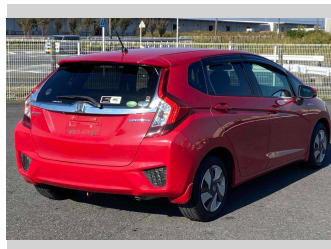

2014 Honda Fit Hybrid L Package

Purchase Price **POA**
Includes GST
 Excludes on-road costs of \$595

Finance may be available on this vehicle. Ask one of our friendly staff for more information.

Gain peace of mind with Mechanical Breakdown Insurance. **Ask us how.**

- Top features**
- » ABS Brakes
 - » Air Conditioning
 - » Electric Windows
 - » Power Steering
 - » Spoiler
 - » Winker Mirror

Body Style
5 door, Hatchback

Odometer
43,875 km

Engine
1500 cc, Hybrid

Fuel Type
Hybrid

Transmission
Automatic, 2WD

Wheels
 -

VIN
 -

Interior
Gray

Safety
 -

Reg No.

-

Ext Colour