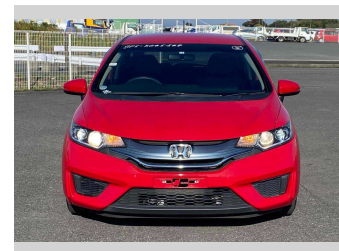

2014 Honda Fit Hybrid L Package

Purchase Price **POA**
Includes GST
Excludes on-road costs of $595

Finance may be available on this vehicle. Ask one of our friendly staff for more information.

Gain peace of mind with Mechanical Breakdown Insurance. **Ask us how.**

1. **Top features**
2. » ABS Brakes
   - » Air Conditioning
   - » Electric Windows
   - » Power Steering
   - » Spoiler
   - » Winker Mirror

Body Style
5 door, Hatchback

Odometer
43,875 km

Engine
1500 cc, Hybrid

Fuel Type
Hybrid

Transmission
Automatic, 2WD

Wheels
-

VIN
-

Interior
Gray

Safety
-

Reg No.

-

Ext Colour

Red

History

-

Seats

5 seats

CO2 Emissions

-

Energy Economy

-

Stock ID: 14534

Jan Japan - East Tamaki | Phone 09 972 1204 | Email sales@janjapan.co.nz
10 Progressive Way, East Tāmaki, Auckland 2016, New Zealand
www.janjapan.co.nz