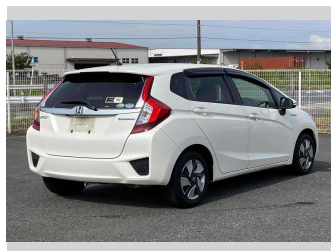

2013 Honda Fit Hybrid F package

Purchase Price **POA**

Includes GST
Excludes on-road costs of \$595

Finance may be available on this vehicle. Ask one of our friendly staff for more information.

Gain peace of mind with Mechanical Breakdown Insurance. **Ask us how.**

- Top features**
- » ABS Brakes
 - » Air Conditioning
 - » Electric Windows
 - » Power Steering
 - » Spoiler
 - » Winker Mirror

Body Style
5 door, Hatchback

Odometer
98,436 km

Engine
1500 cc, Hybrid

Fuel Type
Hybrid

Transmission
Automatic, 2WD

Wheels
-

VIN
-

Interior
Gray

Safety
-

Reg No.

-

Ext Colour
Pearl White