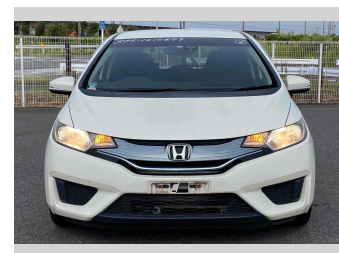

2013 Honda Fit Hybrid F package

Purchase Price **\$9,300**

Includes GST
Excludes on-road costs of \$595

Finance may be available on this vehicle. Ask one of our friendly staff for more information.

Gain peace of mind with Mechanical Breakdown Insurance. **Ask us how.**

- Top features**
- » ABS Brakes
 - » Air Conditioning
 - » Electric Windows
 - » Power Steering
 - » Spoiler
 - » Winker Mirror

Body Style
5 door, Hatchback

Odometer
98,436 km

Engine
1500 cc, Hybrid

Fuel Type
Hybrid

Transmission
Automatic, 2WD

Wheels
-

VIN
-

Interior
Gray

Safety
-

Reg No.

-

Ext Colour
Pearl White