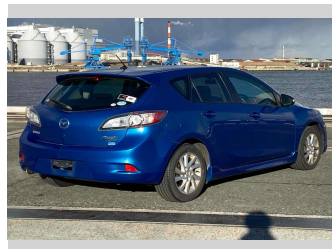

# 2012 Mazda Axela SPORT 20S-SKYACTIV

**Purchase Price** **\$9,900**  
Includes GST  
 Excludes on-road costs of \$595

Finance may be available on this vehicle. Ask one of our friendly staff for more information.

Body Style	Reg No.
<b>5 door, Hatchback</b>	-
Odometer	Ext Colour
<b>60,438 km</b>	<b>Blue</b>
Engine	History
<b>2000 cc</b>	-
Fuel Type	Seats
<b>Petrol</b>	<b>5 seats</b>
Transmission	CO2 Emissions
<b>Automatic, 2WD</b>	-
Wheels	Energy Economy
-	-
VIN	
-	
Interior	
<b>Gray</b>	
Safety	
-	