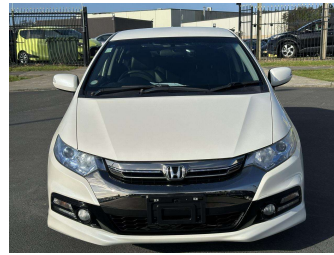

2014 Honda Insight XL

Purchase Price

\$11,225

Includes GST
Excludes on-road costs of \$595

Finance may be available on this vehicle. Ask one of our friendly staff for more information.

Gain peace of mind with Mechanical Breakdown Insurance. **Ask us how.**

Body Style
5 door, Hatchback

Odometer
88,207 km

Engine
1500 cc, Hybrid

Fuel Type
Hybrid

Transmission
Automatic, 2WD

Wheels
-

VIN
7AT08G9MX24101147

Interior
Gray

Safety

Based on 2023 VSRR rating

Reg No.

-

Ext Colour
Pearl White

History

-

Seats
5 seats