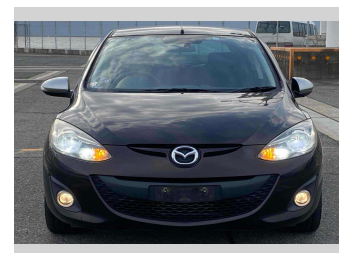

# 2013 Mazda Demio 13-SKYACTIV

**Purchase Price** **POA**

Includes GST  
Excludes on-road costs of \$595

Finance may be available on this vehicle. Ask one of our friendly staff for more information.

Gain peace of mind with Mechanical Breakdown Insurance. **Ask us how.**

- Top features**
- » ABS Brakes
  - » Air Conditioning
  - » Electric Windows
  - » Fog Lights
  - » Power Steering
  - » Spoiler
  - » Winker Mirror

Body Style  
**5 door, Hatchback**

Odometer  
**96,133 km**