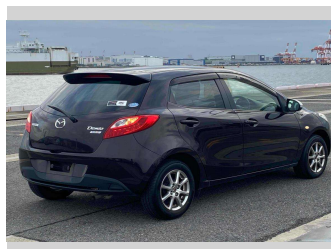

# 2013 Mazda Demio 13-SKYACTIV

**Purchase Price** **POA**

Includes GST  
Excludes on-road costs of \$595

Finance may be available on this vehicle. Ask one of our friendly staff for more information.

Gain peace of mind with Mechanical Breakdown Insurance. **Ask us how.**

- Top features**
- » ABS Brakes
  - » Air Conditioning
  - » Electric Windows
  - » Fog Lights
  - » Power Steering
  - » Spoiler
  - » Winker Mirror

Body Style  
**5 door, Hatchback**

Odometer  
**96,133 km**