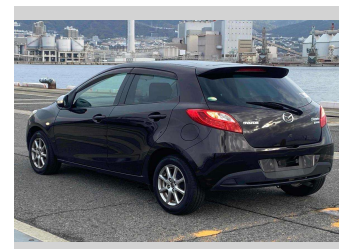

# 2013 Mazda Demio 13-SKYACTIV

**Purchase Price** **POA**

Includes GST  
Excludes on-road costs of \$595

Finance may be available on this vehicle. Ask one of our friendly staff for more information.

Gain peace of mind with Mechanical Breakdown Insurance. **Ask us how.**

- Top features**
- » ABS Brakes
  - » Air Conditioning
  - » Electric Windows
  - » Fog Lights
  - » Power Steering
  - » Spoiler
  - » Winker Mirror

Body Style  
**5 door, Hatchback**

Odometer  
**96,133 km**