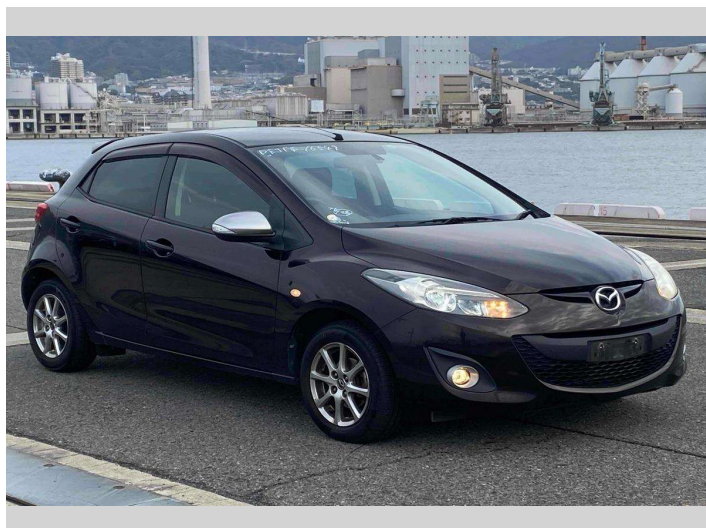

# 2013 Mazda Demio 13-SKYACTIV

**Purchase Price** **POA**

Includes GST  
Excludes on-road costs of \$595

Finance may be available on this vehicle. Ask one of our friendly staff for more information.

Gain peace of mind with Mechanical Breakdown Insurance. **Ask us how.**

- Top features**
- » ABS Brakes
  - » Air Conditioning
  - » Electric Windows
  - » Fog Lights
  - » Power Steering
  - » Spoiler
  - » Winker Mirror

Body Style  
**5 door, Hatchback**

Odometer  
**96,133 km**