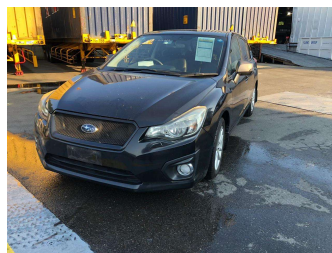

# 2014 Subaru Impreza Sports 2.0i

**Purchase Price** **\$7,600**

Includes GST  
Excludes on-road costs of \$595

Finance may be available on this vehicle. Ask one of our friendly staff for more information.

Body Style	<b>5 door, Hatchback</b>	Reg No.	-
Odometer	<b>99,791 km</b>	Ext Colour	<b>Black</b>
Engine	<b>2000 cc</b>	History	-
Fuel Type	<b>Petrol</b>	Seats	<b>5 seats</b>
Transmission	<b>Automatic, 2WD</b>	CO2 Emissions	-
Wheels	-	Energy Economy	-
VIN	-		
Interior	<b>Gray</b>		
Safety	-		
		<b>Stock ID: 1124257</b>	