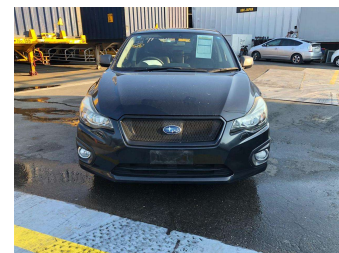

# 2014 Subaru Impreza Sports 2.0i

**Purchase Price** **\$7,600**

Includes GST  
Excludes on-road costs of \$595

Finance may be available on this vehicle. Ask one of our friendly staff for more information.

Body Style	<b>5 door, Hatchback</b>	Reg No.	-
Odometer	<b>99,791 km</b>	Ext Colour	<b>Black</b>
Engine	<b>2000 cc</b>	History	-
Fuel Type	<b>Petrol</b>	Seats	<b>5 seats</b>
Transmission	<b>Automatic, 2WD</b>	CO2 Emissions	-
Wheels	-	Energy Economy	-
VIN	-		
Interior	<b>Gray</b>		
Safety	-		
		<b>Stock ID: 1124257</b>	