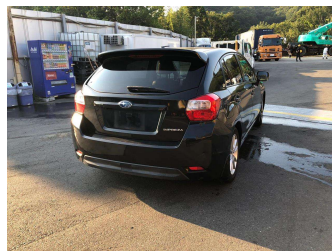

# 2014 Subaru Impreza Sports 2.0i

**Purchase Price** **\$7,600**

Includes GST  
Excludes on-road costs of \$595

Finance may be available on this vehicle. Ask one of our friendly staff for more information.

Body Style	<b>5 door, Hatchback</b>	Reg No.	-
Odometer	<b>99,791 km</b>	Ext Colour	<b>Black</b>
Engine	<b>2000 cc</b>	History	-
Fuel Type	<b>Petrol</b>	Seats	<b>5 seats</b>
Transmission	<b>Automatic, 2WD</b>	CO2 Emissions	-
Wheels	-	Energy Economy	-
VIN	-		
Interior	<b>Gray</b>		
Safety	-		
		<b>Stock ID: 1124257</b>	