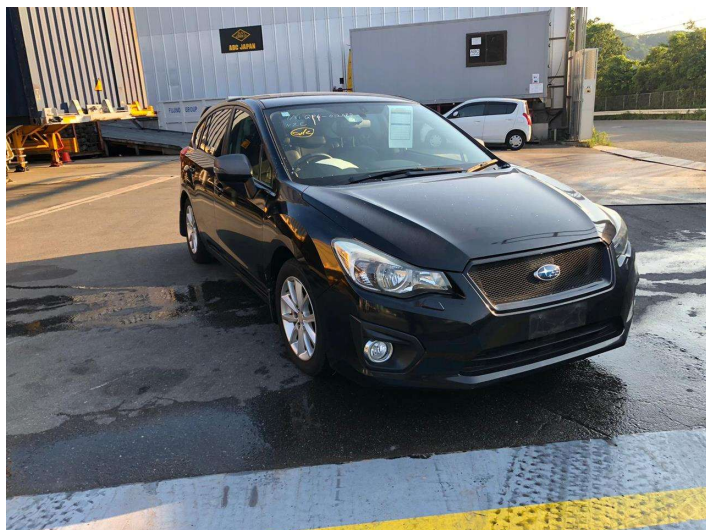

# 2014 Subaru Impreza Sports 2.0i

**Purchase Price** **\$7,600**

Includes GST  
Excludes on-road costs of \$595

Finance may be available on this vehicle. Ask one of our friendly staff for more information.

Body Style	<b>5 door, Hatchback</b>	Reg No.	-
Odometer	<b>99,791 km</b>	Ext Colour	<b>Black</b>
Engine	<b>2000 cc</b>	History	-
Fuel Type	<b>Petrol</b>	Seats	<b>5 seats</b>
Transmission	<b>Automatic, 2WD</b>	CO2 Emissions	-
Wheels	-	Energy Economy	-
VIN	-		
Interior	<b>Gray</b>		
Safety	-		
		<b>Stock ID: 1124257</b>	