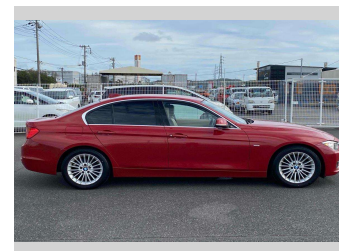

# 2012 BMW 3 SERIES 320I LUXURY

**Purchase Price** **POA**

Includes GST  
Excludes on-road costs of \$595

Finance may be available on this vehicle. Ask one of our friendly staff for more information.

Gain peace of mind with Mechanical Breakdown Insurance. **Ask us how.**

- Top features**
- » ABS Brakes
  - » Air Conditioning
  - » Electric Windows
  - » Fog Lights
  - » Power Steering

Body Style  
**4 door, Sedan**

Odometer  
**54,993 km**

Engine  
**2000 cc**

Fuel Type  
**Petrol**

Transmission  
**Automatic, 2WD**

Wheels  
-

VIN  
-

Interior  
**Gray**

Safety  
-

Reg No.  
-

Ext Colour  
**Red**

History  
-