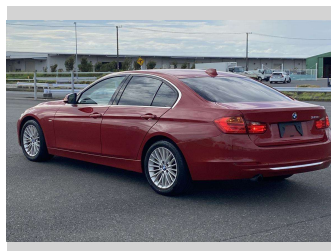

# 2012 BMW 3 SERIES 320I LUXURY

**Purchase Price** **POA**

Includes GST  
Excludes on-road costs of \$595

Finance may be available on this vehicle. Ask one of our friendly staff for more information.

Gain peace of mind with Mechanical Breakdown Insurance. **Ask us how.**

- Top features**
- » ABS Brakes
  - » Air Conditioning
  - » Electric Windows
  - » Fog Lights
  - » Power Steering

Body Style  
**4 door, Sedan**

Odometer  
**54,993 km**

Engine  
**2000 cc**

Fuel Type  
**Petrol**

Transmission  
**Automatic, 2WD**

Wheels  
-

VIN  
-

Interior  
**Gray**

Safety  
-

Reg No.  
-

Ext Colour  
**Red**

History  
-