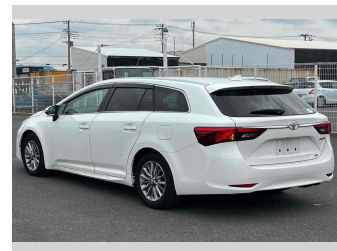

2016 Toyota Avensis XI

Purchase Price **\$15,880**

Includes GST
Excludes on-road costs of \$595

Finance may be available on this vehicle. Ask one of our friendly staff for more information.

Gain peace of mind with Mechanical Breakdown Insurance. **Ask us how.**

Body Style
5 door, Station Wagon

Odometer
79,801 km

Engine
2000 cc

Fuel Type
Petrol

Transmission
Automatic, 2WD

Wheels
-

VIN
-

Interior
Gray