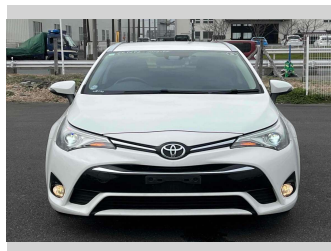

2016 Toyota Avensis XI

Purchase Price **\$15,880**

Includes GST
Excludes on-road costs of \$595

Finance may be available on this vehicle. Ask one of our friendly staff for more information.

Gain peace of mind with Mechanical Breakdown Insurance. **Ask us how.**

Body Style
5 door, Station Wagon

Odometer
79,801 km

Engine
2000 cc

Fuel Type
Petrol

Transmission
Automatic, 2WD

Wheels
-

VIN
-

Interior
Gray