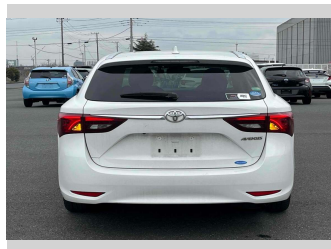

2016 Toyota Avensis XI

Purchase Price **\$15,880**

Includes GST
Excludes on-road costs of \$595

Finance may be available on this vehicle. Ask one of our friendly staff for more information.

Gain peace of mind with Mechanical Breakdown Insurance. **Ask us how.**

Body Style
5 door, Station Wagon

Odometer
79,801 km

Engine
2000 cc

Fuel Type
Petrol

Transmission
Automatic, 2WD

Wheels
-

VIN
-

Interior
Gray