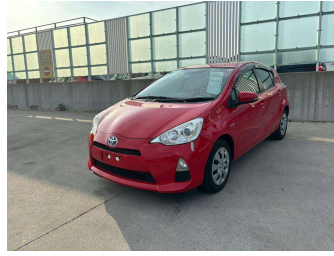

# 2014 Toyota Aqua S

**Purchase Price** **\$9,300**

Includes GST  
Excludes on-road costs of \$595

Finance may be available on this vehicle. Ask one of our friendly staff for more information.

Gain peace of mind with Mechanical Breakdown Insurance. **Ask us how.**

Body Style  
**5 door, Hatchback**

Odometer  
**73,591 km**

Engine  
**1500 cc, Hybrid**

Fuel Type  
**Hybrid**

Transmission  
**Automatic, 2WD**

Wheels  
-

VIN  
**7AT0H65YX24275883**

Interior  
**Gray**