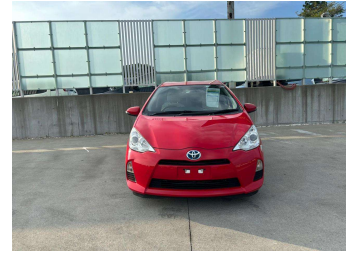

# 2014 Toyota Aqua S

**Purchase Price** **\$9,300**

Includes GST  
Excludes on-road costs of \$595

Finance may be available on this vehicle. Ask one of our friendly staff for more information.

Gain peace of mind with Mechanical Breakdown Insurance. **Ask us how.**

Body Style  
**5 door, Hatchback**

Odometer  
**73,591 km**

Engine  
**1500 cc, Hybrid**

Fuel Type  
**Hybrid**

Transmission  
**Automatic, 2WD**

Wheels  
-

VIN  
**7AT0H65YX24275883**

Interior  
**Gray**