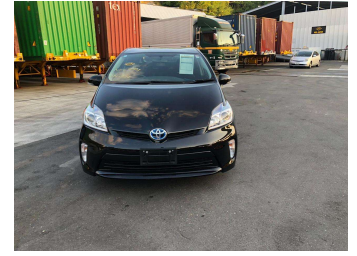

# 2015 Toyota Prius

Purchase Price

**\$12,800**

Includes GST  
Excludes on-road costs of \$595

Finance may be available on this vehicle. Ask one of our friendly staff for more information.

Gain peace of mind with Mechanical Breakdown Insurance. **Ask us how.**

## Top features

- » ABS Brakes
- » Air Conditioning
- » Electric Windows
- » Fog Lights
- » Power Steering
- » Spoiler
- » Winker Mirror

Body Style

**5 door, Hatchback**

Odometer

**100,938 km**

Engine

**1800 cc, Hybrid**

Fuel Type

**Hybrid**

Transmission

**Automatic, 2WD**

Wheels

-

VIN

-