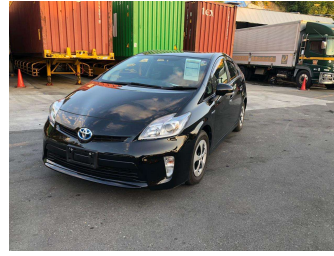

# 2015 Toyota Prius

Purchase Price

**\$12,800**

Includes GST  
Excludes on-road costs of \$595

Finance may be available on this vehicle. Ask one of our friendly staff for more information.

Gain peace of mind with Mechanical Breakdown Insurance. **Ask us how.**

## Top features

- » ABS Brakes
- » Air Conditioning
- » Electric Windows
- » Fog Lights
- » Power Steering
- » Spoiler
- » Winker Mirror

Body Style

**5 door, Hatchback**

Odometer

**100,938 km**

Engine

**1800 cc, Hybrid**

Fuel Type

**Hybrid**

Transmission

**Automatic, 2WD**

Wheels

-

VIN

-