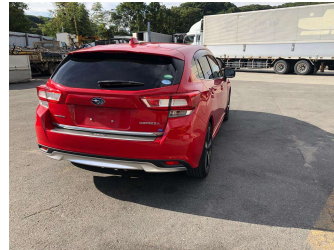

2017 Subaru Impreza 2.0i-S EyeSight

Purchase Price **POA**

Includes GST
Excludes on-road costs of \$595

Finance may be available on this vehicle. Ask one of our friendly staff for more information.

Gain peace of mind with Mechanical Breakdown Insurance. **Ask us how.**

- Top features**
- » ABS Brakes
 - » Air Conditioning
 - » Electric Windows
 - » Fog Lights
 - » Power Steering
 - » Spoiler
 - » Winker Mirror

Body Style
5 door, Hatchback

Odometer
91,460 km

Engine
2000 cc

Fuel Type
Petrol

Transmission
Automatic, 2WD

Wheels
-

VIN
-

Interior
Gray

Safety
-

Reg No.
-

Ext Colour
Red