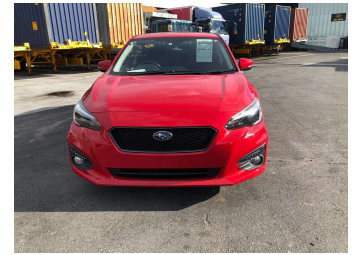

2017 Subaru Impreza 2.0i-S EyeSight

Purchase Price **POA**

Includes GST
Excludes on-road costs of \$595

Finance may be available on this vehicle. Ask one of our friendly staff for more information.

Gain peace of mind with Mechanical Breakdown Insurance. **Ask us how.**

- Top features**
- » ABS Brakes
 - » Air Conditioning
 - » Electric Windows
 - » Fog Lights
 - » Power Steering
 - » Spoiler
 - » Winker Mirror

Body Style
5 door, Hatchback

Odometer
91,460 km

Engine
2000 cc

Fuel Type
Petrol

Transmission
Automatic, 2WD

Wheels
-

VIN
-

Interior
Gray

Safety
-

Reg No.
-

Ext Colour
Red