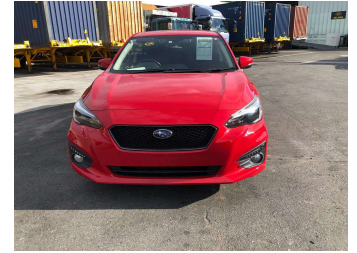

# 2017 Subaru Impreza 2.0i-S EyeSight

Purchase Price

**\$14,500**

Includes GST  
Excludes on-road costs of \$595

Finance may be available on this vehicle. Ask one of our friendly staff for more information.

## Top features

- » ABS Brakes
- » Air Conditioning
- » Electric Windows
- » Fog Lights
- » Power Steering
- » Spoiler
- » Winker Mirror

Body Style

**5 door, Hatchback**

Odometer

**91,460 km**

Engine

**2000 cc**