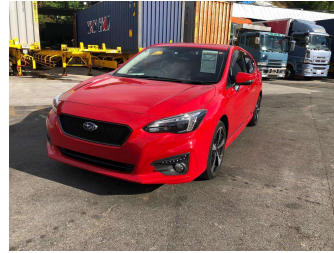

# 2017 Subaru Impreza 2.0i-S EyeSight

Purchase Price

**\$14,500**

Includes GST  
Excludes on-road costs of \$595

Finance may be available on this vehicle. Ask one of our friendly staff for more information.

## Top features

- » ABS Brakes
- » Air Conditioning
- » Electric Windows
- » Fog Lights
- » Power Steering
- » Spoiler
- » Winker Mirror

Body Style

**5 door, Hatchback**

Odometer

**91,460 km**

Engine

**2000 cc**