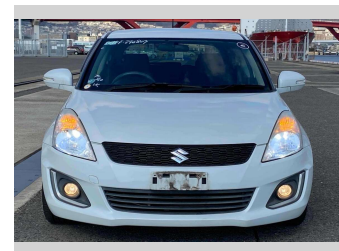

2015 Suzuki Swift XL-DJE

Purchase Price **\$9,900**

Includes GST
Excludes on-road costs of \$595

Finance may be available on this vehicle. Ask one of our friendly staff for more information.

Gain peace of mind with Mechanical Breakdown Insurance. **Ask us how.**

- Top features**
- » ABS Brakes
 - » Air Conditioning
 - » Electric Windows
 - » Fog Lights
 - » Power Steering
 - » Spoiler
 - » Winker Mirror

Body Style
5 door, Hatchback

Odometer
81,956 km

Engine
1200 cc

Fuel Type
Petrol

Transmission
Automatic, 2WD

Wheels
-

VIN
-

Interior
Gray

Safety
-

Reg No.

-

Ext Colour
Pearl White

History

-

Seats
5 seats

CO2 Emissions

-

Energy Economy

-