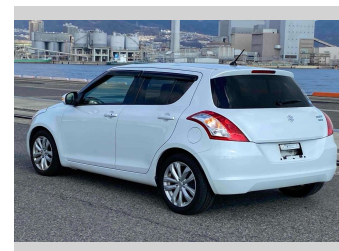

2015 Suzuki Swift XL-DJE

Purchase Price **\$9,900**

Includes GST
Excludes on-road costs of \$595

Finance may be available on this vehicle. Ask one of our friendly staff for more information.

Gain peace of mind with Mechanical Breakdown Insurance. **Ask us how.**

- Top features**
- » ABS Brakes
 - » Air Conditioning
 - » Electric Windows
 - » Fog Lights
 - » Power Steering
 - » Spoiler
 - » Winker Mirror

Body Style
5 door, Hatchback

Odometer
81,956 km

Engine
1200 cc

Fuel Type
Petrol

Transmission
Automatic, 2WD

Wheels
-

VIN
-

Interior
Gray

Safety
-

Reg No.

-

Ext Colour
Pearl White

History

-

Seats
5 seats

CO2 Emissions

-

Energy Economy

-