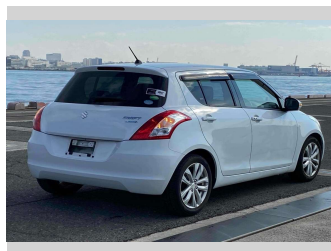

2015 Suzuki Swift XL-DJE

Purchase Price **\$9,900**

Includes GST
Excludes on-road costs of \$595

Finance may be available on this vehicle. Ask one of our friendly staff for more information.

Gain peace of mind with Mechanical Breakdown Insurance. **Ask us how.**

- Top features**
- » ABS Brakes
 - » Air Conditioning
 - » Electric Windows
 - » Fog Lights
 - » Power Steering
 - » Spoiler
 - » Winker Mirror

Body Style
5 door, Hatchback

Odometer
81,956 km

Engine
1200 cc

Ext Colour
Pearl White

History

-

Seats
5 seats

CO2 Emissions

-

Energy Economy

-