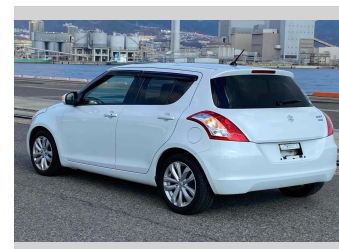

2015 Suzuki Swift XL-DJE

Purchase Price **\$9,900**

Includes GST
Excludes on-road costs of \$595

Finance may be available on this vehicle. Ask one of our friendly staff for more information.

Gain peace of mind with Mechanical Breakdown Insurance. **Ask us how.**

- Top features**
- » ABS Brakes
 - » Air Conditioning
 - » Electric Windows
 - » Fog Lights
 - » Power Steering
 - » Spoiler
 - » Winker Mirror

Body Style
5 door, Hatchback

Odometer
81,956 km

Engine
1200 cc

Fuel Type
Petrol

Transmission
Automatic, 2WD

Wheels
-

VIN
-

Interior
Gray

Safety
-

Reg No.

-

Ext Colour
Pearl White

History

-

Seats
5 seats

CO2 Emissions

-

Energy Economy

-