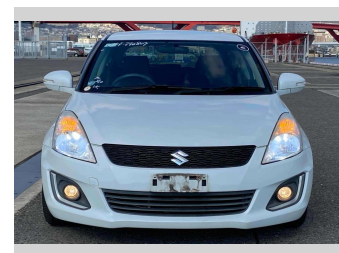

2015 Suzuki Swift XL-DJE

Purchase Price **\$9,900**

Includes GST
Excludes on-road costs of \$595

Finance may be available on this vehicle. Ask one of our friendly staff for more information.

Gain peace of mind with Mechanical Breakdown Insurance. **Ask us how.**

- Top features**
- » ABS Brakes
 - » Air Conditioning
 - » Electric Windows
 - » Fog Lights
 - » Power Steering
 - » Spoiler
 - » Winker Mirror

Body Style
5 door, Hatchback

Odometer
81,956 km

Engine
1200 cc

Fuel Type
Petrol

Transmission
Automatic, 2WD

Wheels
-

VIN
-

Interior
Gray

Safety
-

Reg No.

-

Ext Colour
Pearl White

History

-

Seats
5 seats

CO2 Emissions

-

Energy Economy

-