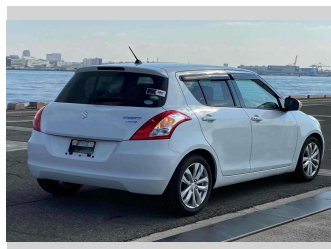

2015 Suzuki Swift XL-DJE

Purchase Price **\$9,900**

Includes GST
Excludes on-road costs of \$595

Finance may be available on this vehicle. Ask one of our friendly staff for more information.

Gain peace of mind with Mechanical Breakdown Insurance. **Ask us how.**

- Top features**
- » ABS Brakes
 - » Air Conditioning
 - » Electric Windows
 - » Fog Lights
 - » Power Steering
 - » Spoiler
 - » Winker Mirror

Body Style
5 door, Hatchback

Odometer
81,956 km

Engine
1200 cc

Ext Colour
Pearl White

History

-

Seats
5 seats

CO2 Emissions

-

Energy Economy

-