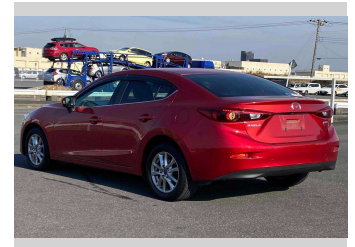

2014 Mazda Axela HYBRID -S L PACKAGE

Purchase Price **POA**

Includes GST
Excludes on-road costs of \$595

Finance may be available on this vehicle. Ask one of our friendly staff for more information.

Gain peace of mind with Mechanical Breakdown Insurance. **Ask us how.**

- Top features**
- » ABS Brakes
 - » Air Conditioning
 - » Electric Windows
 - » Fog Lights
 - » Power Steering

Body Style
4 door, Sedan

Odometer
85,056 km

Engine
2000 cc, Hybrid

Fuel Type
Hybrid

Transmission
Automatic, 2WD

Wheels
-

VIN
-

Interior
Gray

Safety
-

Reg No.
-

Ext Colour
Red

History
-

Seats
5 seats