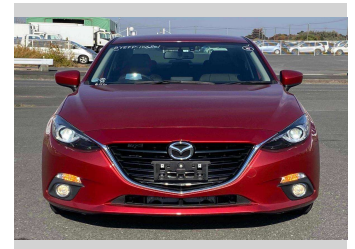

2014 Mazda Axela HYBRID -S L PACKAGE

Purchase Price **POA**

Includes GST
Excludes on-road costs of \$595

Finance may be available on this vehicle. Ask one of our friendly staff for more information.

Gain peace of mind with Mechanical Breakdown Insurance. **Ask us how.**

- Top features**
- » ABS Brakes
 - » Air Conditioning
 - » Electric Windows
 - » Fog Lights
 - » Power Steering

Body Style
4 door, Sedan

Odometer
85,056 km

Engine
2000 cc, Hybrid

Fuel Type
Hybrid

Transmission
Automatic, 2WD

Wheels
-

VIN
-

Interior
Gray

Safety
-

Reg No.
-

Ext Colour
Red

History
-

Seats
5 seats