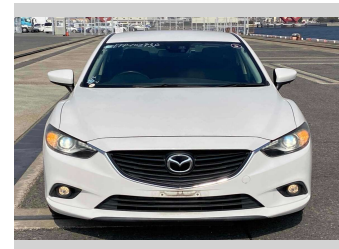

2014 Mazda Atenza 20S

Purchase Price

\$14,580

Includes GST
Excludes on-road costs of \$595

Finance may be available on this vehicle. Ask one of our friendly staff for more information.

Gain peace of mind with Mechanical Breakdown Insurance. **Ask us how.**

Body Style

4 door, Sedan

Odometer

92,427 km

Engine

2000 cc

Fuel Type

Petrol

Transmission

Automatic, 2WD

Wheels

-

VIN

-

Interior

Gray