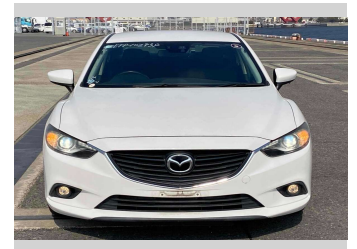

2014 Mazda Atenza 20S

Purchase Price

\$14,580

Includes GST
Excludes on-road costs of \$595

Finance may be available on this vehicle. Ask one of our friendly staff for more information.

Gain peace of mind with Mechanical Breakdown Insurance. **Ask us how.**

Body Style

4 door, Sedan

Odometer

92,427 km

Engine

2000 cc

Fuel Type

Petrol

Transmission

Automatic, 2WD

Wheels

-

VIN

-

Interior

Gray