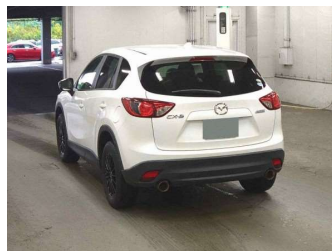

2014 Mazda CX-5 20S

Purchase Price **POA**
Includes GST
Excludes on-road costs of \$595

Finance may be available on this vehicle. Ask one of our friendly staff for more information.

Gain peace of mind with Mechanical Breakdown Insurance. **Ask us how.**

- Top features**
- » ABS Brakes
 - » Air Conditioning
 - » Electric Windows
 - » Fog Lights
 - » Power Steering
 - » Spoiler

Body Style
5 door, SUV / 4x4

Odometer
94,800 km

Engine
2000 cc

Fuel Type
Petrol

Transmission
Automatic, 2WD

Wheels
-

VIN
-

Interior
Gray

Safety
-

Reg No.
-

Ext Colour
Pearl White

History
-