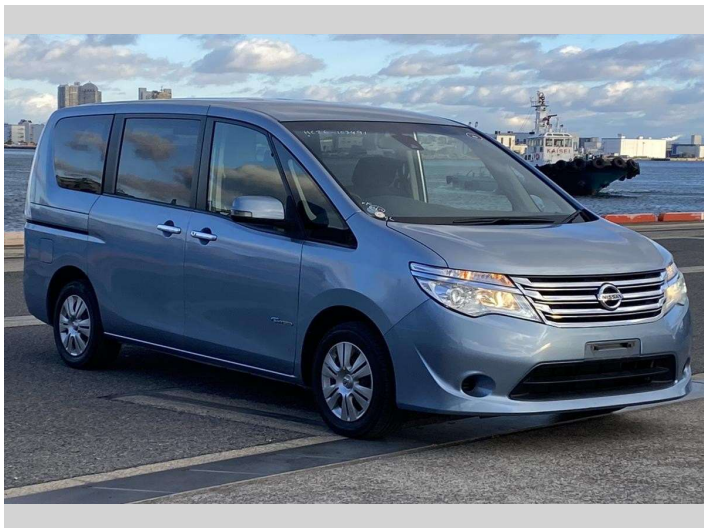

2014 Nissan Serena 20X S-Hybrid

Purchase Price

\$10,900

Includes GST
Excludes on-road costs of \$595

Finance may be available on this vehicle. Ask one of our friendly staff for more information.

Gain peace of mind with Mechanical Breakdown Insurance. **Ask us how.**

Top features

- » ABS Brakes
- » Air Conditioning
- » Electric Windows
- » Fog Lights
- » Power Steering
- » Winker Mirror

Body Style

5 door, Van

Odometer

86,976 km

Engine

2000 cc, Hybrid