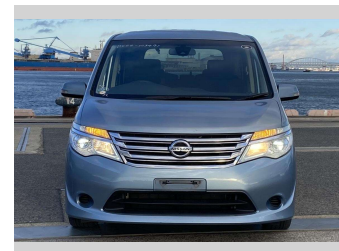

2014 Nissan Serena 20X S-Hybrid

Purchase Price

\$10,900

Includes GST
Excludes on-road costs of \$595

Finance may be available on this vehicle. Ask one of our friendly staff for more information.

Gain peace of mind with Mechanical Breakdown Insurance. **Ask us how.**

Top features

- » ABS Brakes
- » Air Conditioning
- » Electric Windows
- » Fog Lights
- » Power Steering
- » Winker Mirror

Body Style

5 door, Van

Odometer

86,976 km

Engine

2000 cc, Hybrid

Fuel Type

Hybrid

Transmission

Automatic, 2WD

Wheels

-

VIN

-