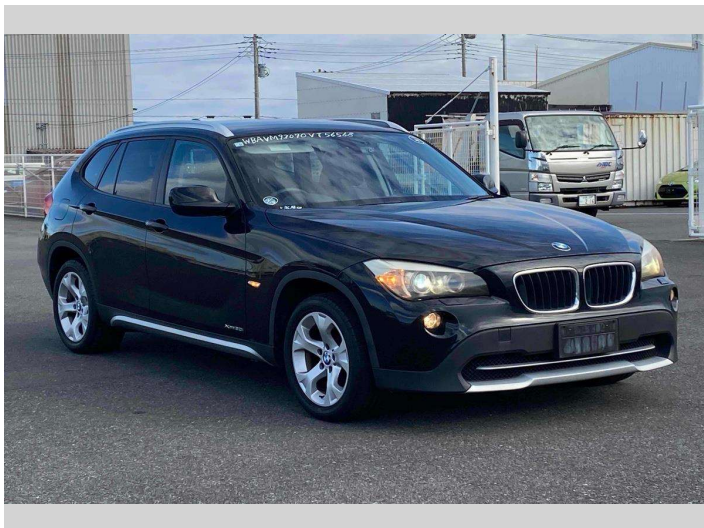

# 2012 BMW X1 X DRIVE20I

**Purchase Price** **POA**

Includes GST  
Excludes on-road costs of \$595

Finance may be available on this vehicle. Ask one of our friendly staff for more information.

Gain peace of mind with Mechanical Breakdown Insurance. **Ask us how.**

- Top features**
- » ABS Brakes
  - » Air Conditioning
  - » Electric Windows
  - » Fog Lights
  - » Power Steering

Body Style  
**5 door, SUV / 4x4**

Odometer  
**32,608 km**

Engine  
**2000 cc**

Fuel Type  
**Petrol**

Transmission  
**Automatic, 4WD**

Wheels  
-

VIN  
-

Interior  
**Gray**

Safety  
-

Reg No.  
-

Ext Colour  
**Black**

History  
-