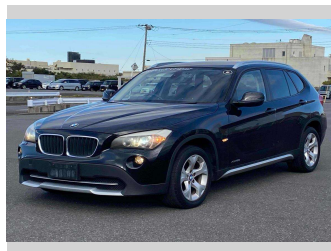

# 2012 BMW X1 X DRIVE20I

**Purchase Price** **POA**

Includes GST  
Excludes on-road costs of \$595

Finance may be available on this vehicle. Ask one of our friendly staff for more information.

Gain peace of mind with Mechanical Breakdown Insurance. **Ask us how.**

- Top features**
- » ABS Brakes
  - » Air Conditioning
  - » Electric Windows
  - » Fog Lights
  - » Power Steering

Body Style  
**5 door, SUV / 4x4**

Odometer  
**32,608 km**

Engine  
**2000 cc**

Fuel Type  
**Petrol**

Transmission  
**Automatic, 4WD**

Wheels  
-

VIN  
-

Interior  
**Gray**

Safety  
-

Reg No.  
-

Ext Colour  
**Black**

History  
-