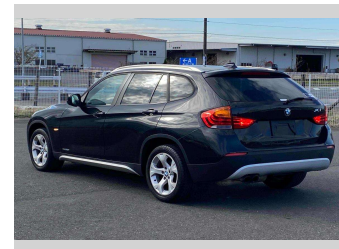

# 2012 BMW X1 X DRIVE20I

**Purchase Price** **POA**

Includes GST  
Excludes on-road costs of \$595

Finance may be available on this vehicle. Ask one of our friendly staff for more information.

Gain peace of mind with Mechanical Breakdown Insurance. **Ask us how.**

- Top features**
- » ABS Brakes
  - » Air Conditioning
  - » Electric Windows
  - » Fog Lights
  - » Power Steering

Body Style  
**5 door, SUV / 4x4**

Odometer  
**32,608 km**

Engine  
**2000 cc**

Fuel Type  
**Petrol**

Transmission  
**Automatic, 4WD**

Wheels  
-

VIN  
-

Interior  
**Gray**

Safety  
-

Reg No.  
-

Ext Colour  
**Black**

History  
-