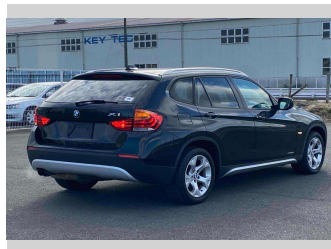

# 2012 BMW X1 X DRIVE20I

**Purchase Price** **POA**

Includes GST  
Excludes on-road costs of \$595

Finance may be available on this vehicle. Ask one of our friendly staff for more information.

Gain peace of mind with Mechanical Breakdown Insurance. **Ask us how.**

- Top features**
- » ABS Brakes
  - » Air Conditioning
  - » Electric Windows
  - » Fog Lights
  - » Power Steering

Body Style  
**5 door, SUV / 4x4**

Odometer  
**32,608 km**

Engine  
**2000 cc**

Fuel Type  
**Petrol**

Transmission  
**Automatic, 4WD**

Wheels  
-

VIN  
-

Interior  
**Gray**

Safety  
-

Reg No.  
-

Ext Colour  
**Black**

History  
-