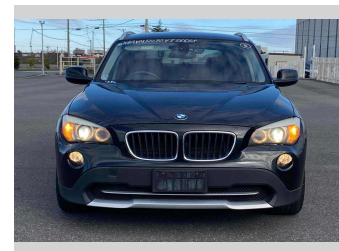

# 2012 BMW X1 X DRIVE20I

**Purchase Price** **POA**

Includes GST  
Excludes on-road costs of \$595

Finance may be available on this vehicle. Ask one of our friendly staff for more information.

Gain peace of mind with Mechanical Breakdown Insurance. **Ask us how.**

- Top features**
- » ABS Brakes
  - » Air Conditioning
  - » Electric Windows
  - » Fog Lights
  - » Power Steering

Body Style  
**5 door, SUV / 4x4**

Odometer  
**32,608 km**

Engine  
**2000 cc**

Fuel Type  
**Petrol**

Transmission  
**Automatic, 4WD**

Wheels  
-

VIN  
-

Interior  
**Gray**

Safety  
-

Reg No.  
-

Ext Colour  
**Black**

History  
-