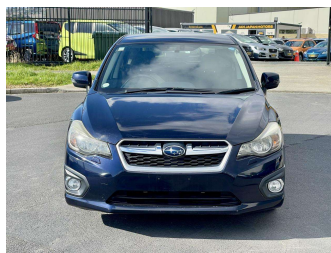

2014 Subaru Impreza Sports 2.0i

Purchase Price **\$8,990**

Includes GST
Excludes on-road costs of \$595

Finance may be available on this vehicle. Ask one of our friendly staff for more information.

Gain peace of mind with Mechanical Breakdown Insurance. **Ask us how.**

Body Style
5 door, Hatchback

Odometer
95,772 km

Engine
2000 cc

Fuel Type
Petrol

Transmission
Automatic, 2WD

Wheels
-

VIN
7AT0GF09X23013194

Interior
Gray