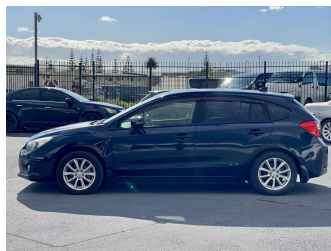

2014 Subaru Impreza Sports 2.0i

Purchase Price **\$8,990**

Includes GST
Excludes on-road costs of \$595

Finance may be available on this vehicle. Ask one of our friendly staff for more information.

Gain peace of mind with Mechanical Breakdown Insurance. **Ask us how.**

Body Style
5 door, Hatchback

Odometer
95,772 km

Engine
2000 cc

Fuel Type
Petrol

Transmission
Automatic, 2WD

Wheels
-

VIN
7AT0GF09X23013194

Interior
Gray