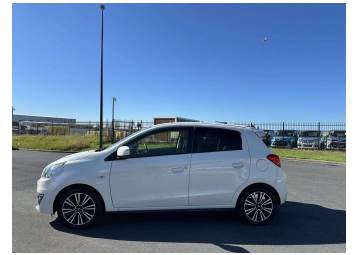

2018 Mitsubishi Mirage G

Purchase Price **\$7,900**

Includes GST
Excludes on-road costs of \$595

Finance may be available on this vehicle. Ask one of our friendly staff for more information.

Gain peace of mind with Mechanical Breakdown Insurance. **Ask us how.**

Body Style
5 door, Hatchback

Odometer
87,259 km

Engine
1200 cc

Fuel Type
Petrol

Transmission
Automatic, 2WD

Wheels
-

VIN
7AT0CJ0AX23045914

Interior
Gray