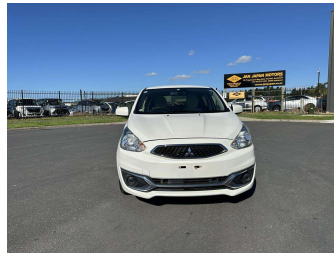

2018 Mitsubishi Mirage G

Purchase Price **\$7,900**

Includes GST
Excludes on-road costs of \$595

Finance may be available on this vehicle. Ask one of our friendly staff for more information.

Gain peace of mind with Mechanical Breakdown Insurance. **Ask us how.**

Body Style
5 door, Hatchback

Odometer
87,259 km

Engine
1200 cc

Fuel Type
Petrol

Transmission
Automatic, 2WD

Wheels
-

VIN
7AT0CJ0AX23045914

Interior
Gray

Safety

Based on 2023 UCSR rating for 12-20 models

Reg No.

-

Ext Colour
Pearl White

History

-

Seats
5 seats