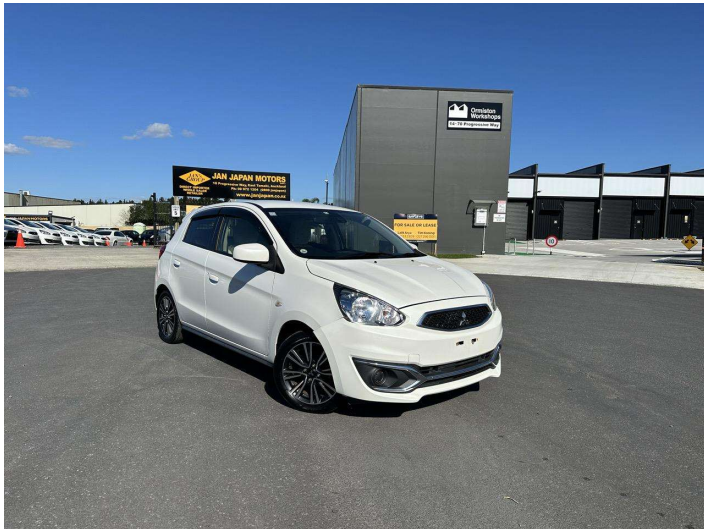

2018 Mitsubishi Mirage G

Purchase Price **\$7,900**

Includes GST
Excludes on-road costs of \$595

Finance may be available on this vehicle. Ask one of our friendly staff for more information.

Gain peace of mind with Mechanical Breakdown Insurance. **Ask us how.**

Body Style
5 door, Hatchback

Odometer
87,259 km

Engine
1200 cc

Fuel Type
Petrol

Transmission
Automatic, 2WD

Wheels
-

VIN
7AT0CJ0AX23045914

Interior
Gray

Safety

Based on 2023 UCSR rating for 12-20 models

Reg No.

-

Ext Colour
Pearl White

History

-

Seats
5 seats