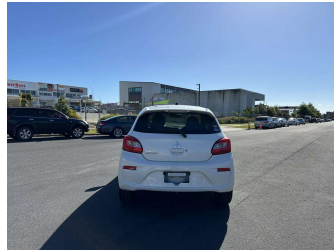

2018 Mitsubishi Mirage G

Purchase Price **\$7,900**

Includes GST
Excludes on-road costs of \$595

Finance may be available on this vehicle. Ask one of our friendly staff for more information.

Gain peace of mind with Mechanical Breakdown Insurance. **Ask us how.**

Body Style
5 door, Hatchback

Odometer
87,259 km

Engine
1200 cc

Fuel Type
Petrol

Transmission
Automatic, 2WD

Wheels
-

VIN
7AT0CJ0AX23045914

Interior
Gray