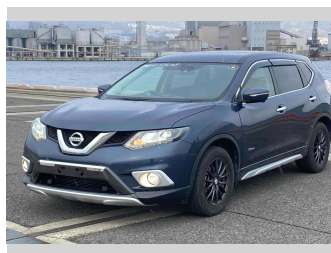

2016 Nissan X-Trail 20X Extremer X Emergency

Purchase Price **\$17,480**
Includes GST
 Excludes on-road costs of \$595

Finance may be available on this vehicle. Ask one of our friendly staff for more information.

Body Style
5 door, SUV / 4x4

Odometer
83,987 km

Engine
2000 cc, Hybrid

Fuel Type
Hybrid

Transmission
Automatic, 4WD

Wheels
 -

VIN
 -

Interior
Gray