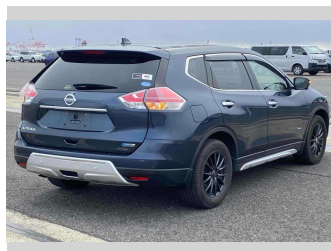

2016 Nissan X-Trail 20X Extremer X Emergency

Purchase Price **\$17,480**
Includes GST
 Excludes on-road costs of \$595

Finance may be available on this vehicle. Ask one of our friendly staff for more information.

Body Style
5 door, SUV / 4x4

Odometer
83,987 km

Engine
2000 cc, Hybrid

Fuel Type
Hybrid

Transmission
Automatic, 4WD

Wheels
 -

VIN
 -

Interior
Gray