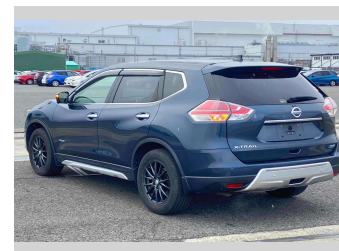

2016 Nissan X-Trail 20X Extremer X Emergency

Purchase Price **\$17,480**
Includes GST
 Excludes on-road costs of \$595

Finance may be available on this vehicle. Ask one of our friendly staff for more information.

Body Style
5 door, SUV / 4x4

Odometer
83,987 km

Engine
2000 cc, Hybrid

Fuel Type
Hybrid

Transmission
Automatic, 4WD

Wheels
 -

VIN
 -

Interior
Gray