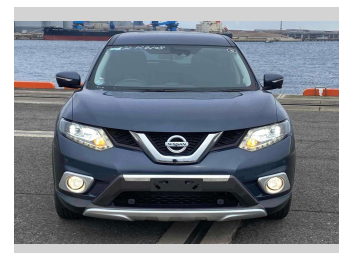

2016 Nissan X-Trail 20X Extremer X Emergency

Purchase Price **\$17,480**
Includes GST
 Excludes on-road costs of \$595

Finance may be available on this vehicle. Ask one of our friendly staff for more information.

Body Style
5 door, SUV / 4x4

Odometer
83,987 km

Engine
2000 cc, Hybrid

Fuel Type
Hybrid

Transmission
Automatic, 4WD

Wheels
 -

VIN
 -

Interior
Gray