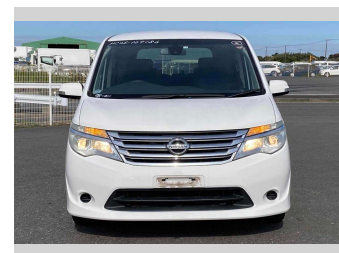

2014 Nissan Serena 2.0 X S-Hybrid

Purchase Price **POA**

Includes GST
Excludes on-road costs of \$595

Finance may be available on this vehicle. Ask one of our friendly staff for more information.

Gain peace of mind with Mechanical Breakdown Insurance. **Ask us how.**

- Top features**
- » ABS Brakes
 - » Air Conditioning
 - » Electric Windows
 - » Power Steering
 - » Winker Mirror

Body Style
5 door, Station Wagon

Odometer
92,778 km

Engine
2000 cc, Hybrid

Fuel Type
Hybrid

Transmission
Automatic, 2WD

Wheels
-

VIN
-

Interior
Gray

Safety
-

Reg No.

-

Ext Colour
White