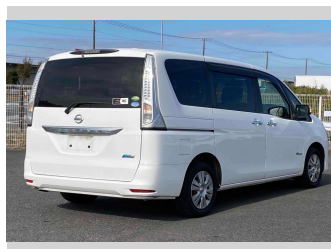

2014 Nissan Serena 2.0 X S-Hybrid

Purchase Price **POA**

Includes GST
Excludes on-road costs of \$595

Finance may be available on this vehicle. Ask one of our friendly staff for more information.

Gain peace of mind with Mechanical Breakdown Insurance. **Ask us how.**

- Top features**
- » ABS Brakes
 - » Air Conditioning
 - » Electric Windows
 - » Power Steering
 - » Winker Mirror

Body Style
5 door, Station Wagon

Odometer
92,778 km

Engine
2000 cc, Hybrid

Fuel Type
Hybrid