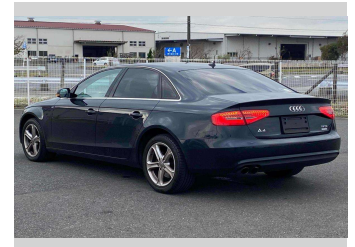

2014 Audi A4 2.0 TFSI

Purchase Price **POA**

Includes GST
Excludes on-road costs of \$595

Finance may be available on this vehicle. Ask one of our friendly staff for more information.

Gain peace of mind with Mechanical Breakdown Insurance. **Ask us how.**

- Top features**
- » ABS Brakes
 - » Air Conditioning
 - » Electric Windows
 - » Fog Lights
 - » Power Steering

Body Style
4 door, Sedan

Odometer
94,646 km

Engine
2000 cc

Fuel Type
Petrol

Transmission
Automatic, 2WD

Wheels
-

VIN
-

Interior
Gray

Safety
-

Reg No.
-

Ext Colour
Dark Blue

History
-

Seats
5 seats