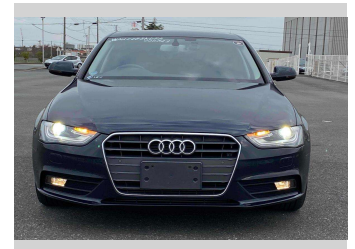

2014 Audi A4 2.0 TFSI

Purchase Price **POA**

Includes GST
Excludes on-road costs of $595

Finance may be available on this vehicle. Ask one of our friendly staff for more information.

Gain peace of mind with Mechanical Breakdown Insurance. **Ask us how.**

1. **Top features**
2. » ABS Brakes
   - » Air Conditioning
   - » Electric Windows
   - » Fog Lights
   - » Power Steering

Body Style
4 door, Sedan

Odometer
94,646 km

Engine
2000 cc

Fuel Type
Petrol

Transmission
Automatic, 2WD

Wheels
-

VIN
-

Interior
Gray

Safety
-

Reg No.
-

Ext Colour
Dark Blue

History
-

Seats
5 seats

CO2 Emissions
-

Energy Economy
-

Stock ID: 14541

Jan Japan - East Tamaki | Phone 09 972 1204 | Email sales@janjapan.co.nz
10 Progressive Way, East Tāmaki, Auckland 2016, New Zealand
www.janjapan.co.nz

4.28 | 305 reviews