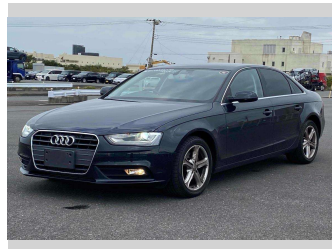

2014 Audi A4 2.0 TFSI

Purchase Price **POA**

Includes GST
Excludes on-road costs of \$595

Finance may be available on this vehicle. Ask one of our friendly staff for more information.

Gain peace of mind with Mechanical Breakdown Insurance. **Ask us how.**

- Top features**
- » ABS Brakes
 - » Air Conditioning
 - » Electric Windows
 - » Fog Lights
 - » Power Steering

Body Style
4 door, Sedan

Odometer
94,646 km

Engine
2000 cc

Fuel Type
Petrol

Transmission
Automatic, 2WD

Wheels
-

VIN
-

Interior
Gray

Safety
-

Reg No.
-

Ext Colour
Dark Blue

History
-

Seats
5 seats