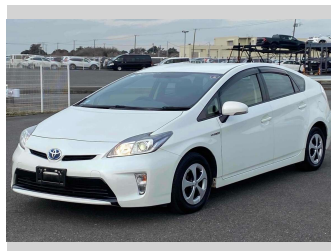

2015 Toyota Prius S

Purchase Price **\$11,900**

Includes GST
Excludes on-road costs of \$595

Finance may be available on this vehicle. Ask one of our friendly staff for more information.

Gain peace of mind with Mechanical Breakdown Insurance. **Ask us how.**

- Top features**
- » ABS Brakes
 - » Air Conditioning
 - » CD Player
 - » Electric Windows
 - » Fog Lights
 - » Keyless Entry
 - » Power Steering
 - » Push Start
 - » Winker Mirror

Body Style
5 door, Hatchback

Odometer
86,362 km

Engine
1800 cc, Hybrid

Fuel Type
Hybrid

Transmission
Automatic, 2WD

Wheels
-

VIN
-

Interior
Gray

Safety
-

Reg No.

-

Ext Colour
Pearl White

History

-

Seats
5 seats

CO2 Emissions

-