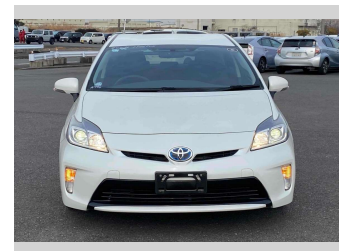

2015 Toyota Prius S

Purchase Price **\$11,900**

Includes GST
Excludes on-road costs of \$595

Finance may be available on this vehicle. Ask one of our friendly staff for more information.

Gain peace of mind with Mechanical Breakdown Insurance. **Ask us how.**

- Top features**
- » ABS Brakes
 - » Air Conditioning
 - » CD Player
 - » Electric Windows
 - » Fog Lights
 - » Keyless Entry
 - » Power Steering
 - » Push Start
 - » Winker Mirror

Body Style
5 door, Hatchback

Odometer
86,362 km

Engine
1800 cc, Hybrid

Fuel Type
Hybrid

Transmission
Automatic, 2WD

Wheels
-

VIN
-

Interior
Gray

Safety
-

Reg No.

-

Ext Colour
Pearl White

History

-

Seats
5 seats

CO2 Emissions

-