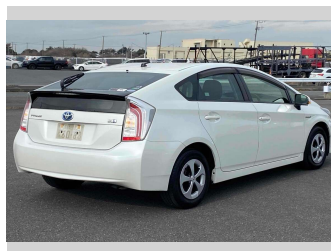

2015 Toyota Prius S

Purchase Price **\$11,900**

Includes GST
Excludes on-road costs of \$595

Finance may be available on this vehicle. Ask one of our friendly staff for more information.

Gain peace of mind with Mechanical Breakdown Insurance. **Ask us how.**

- Top features**
- » ABS Brakes
 - » Air Conditioning
 - » CD Player
 - » Electric Windows
 - » Fog Lights
 - » Keyless Entry
 - » Power Steering
 - » Push Start
 - » Winker Mirror

Body Style
5 door, Hatchback

Odometer
86,362 km

Engine
1800 cc, Hybrid

Fuel Type
Hybrid

Transmission
Automatic, 2WD

Wheels
-

VIN
-

Interior
Gray

Safety
-

Reg No.

-

Ext Colour
Pearl White

History

-

Seats
5 seats

CO2 Emissions

-